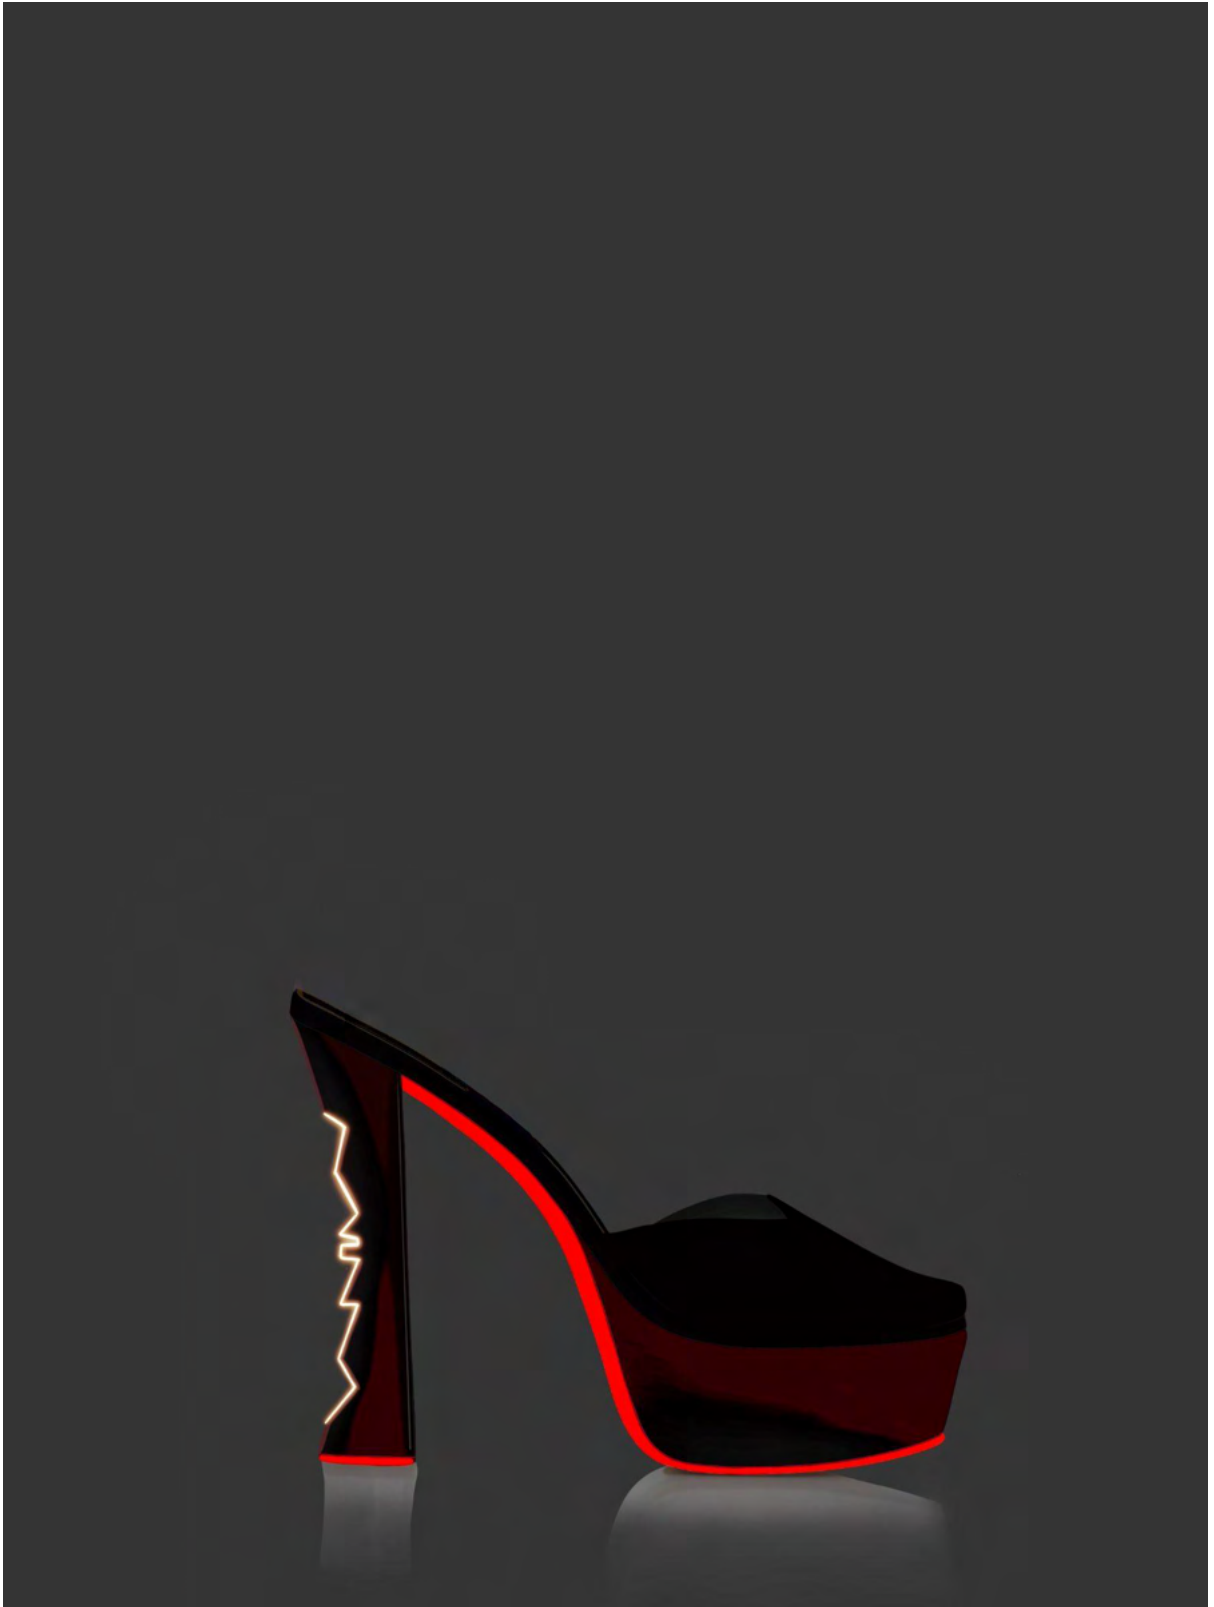

Handwritten signature in blue ink.