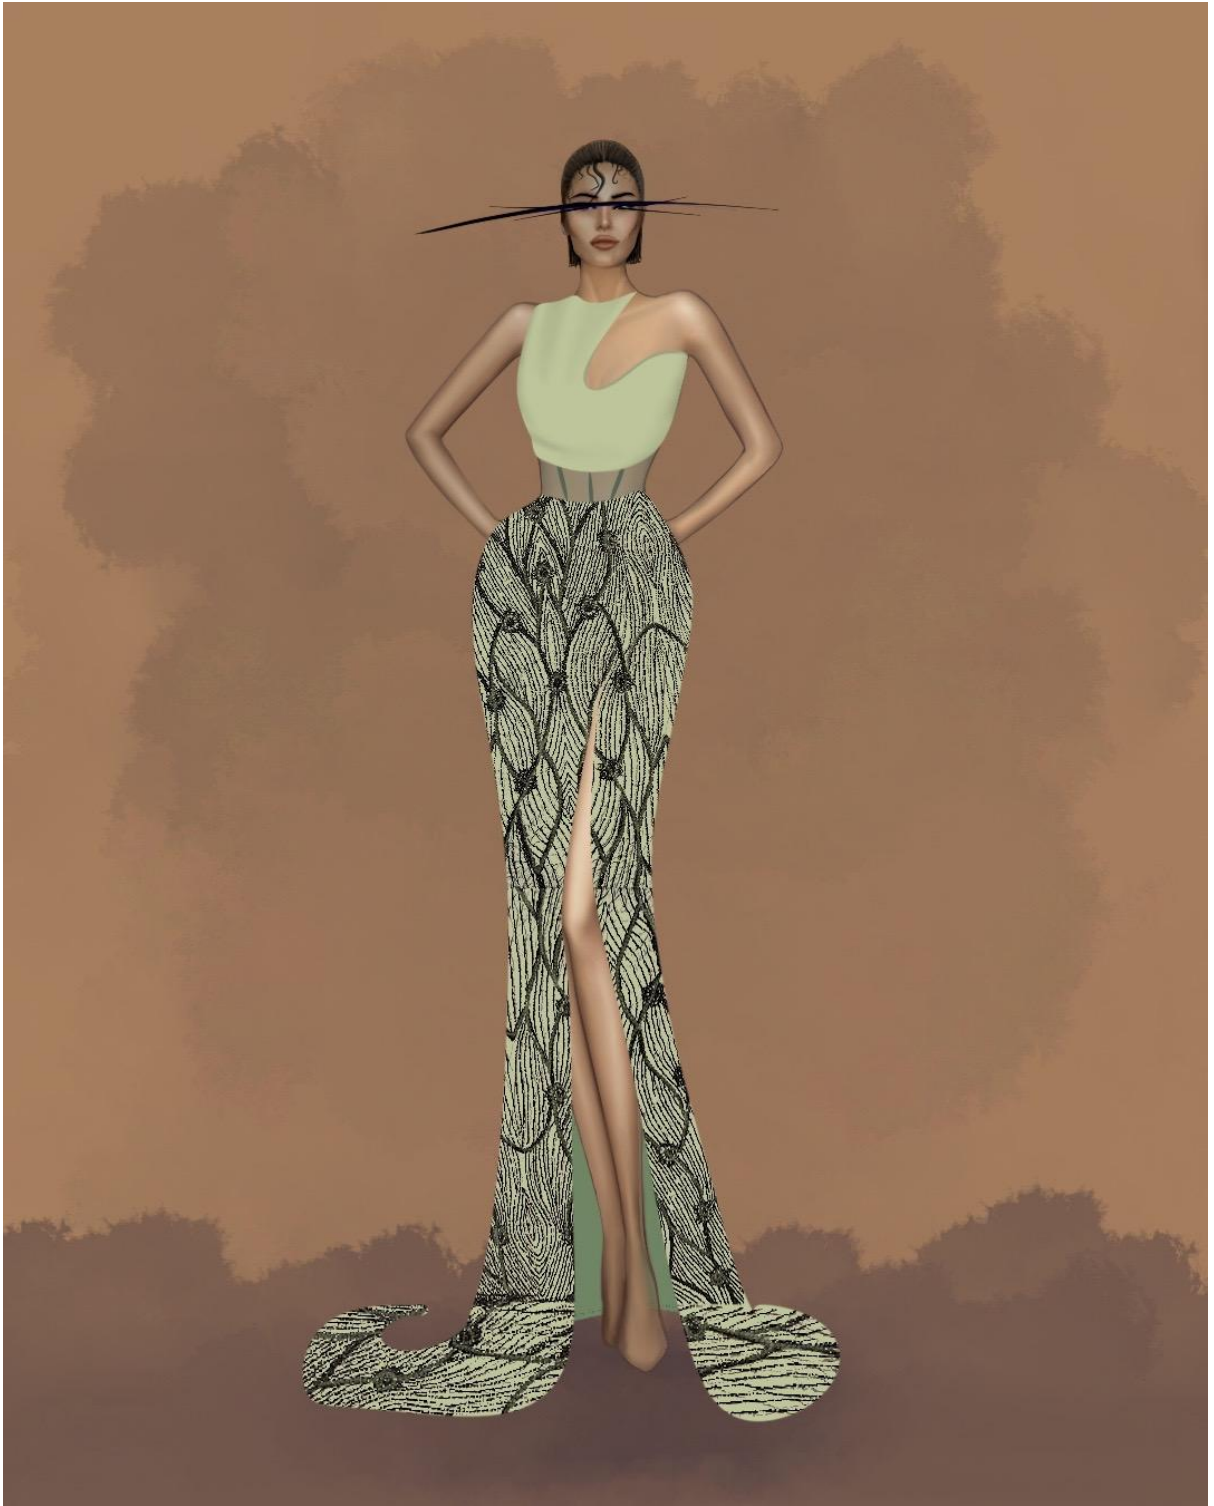

Portfolio of **DONSPECTRA**

(Donarta Fuga)

Donarta Fuga

Paintings and Drawings

(traditional and digital)

A handwritten signature in blue ink, located in the bottom right corner of the page. The signature is stylized and appears to be 'L. J. King'.

Signature

Signature

Signature

Signature

Handwritten signature in blue ink.

Signature

Signature

Signature