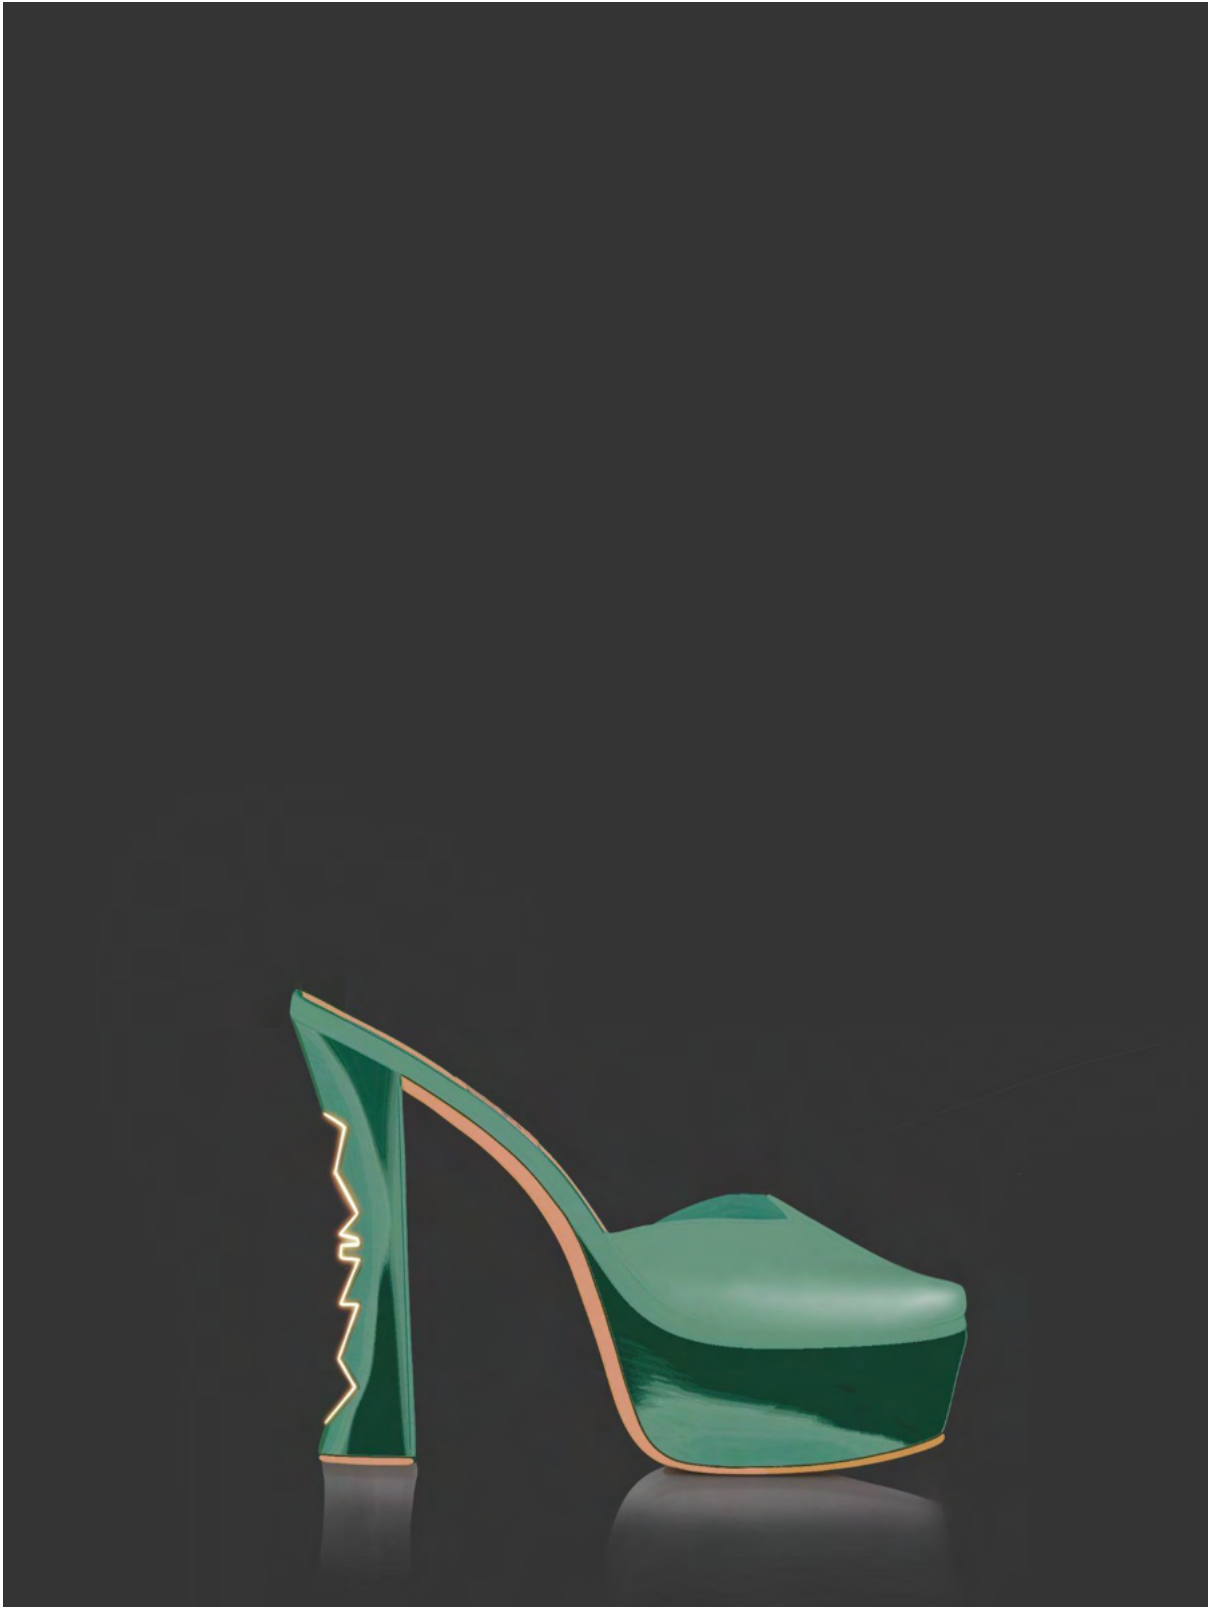

Handwritten signature in blue ink, possibly reading "L. J. King".