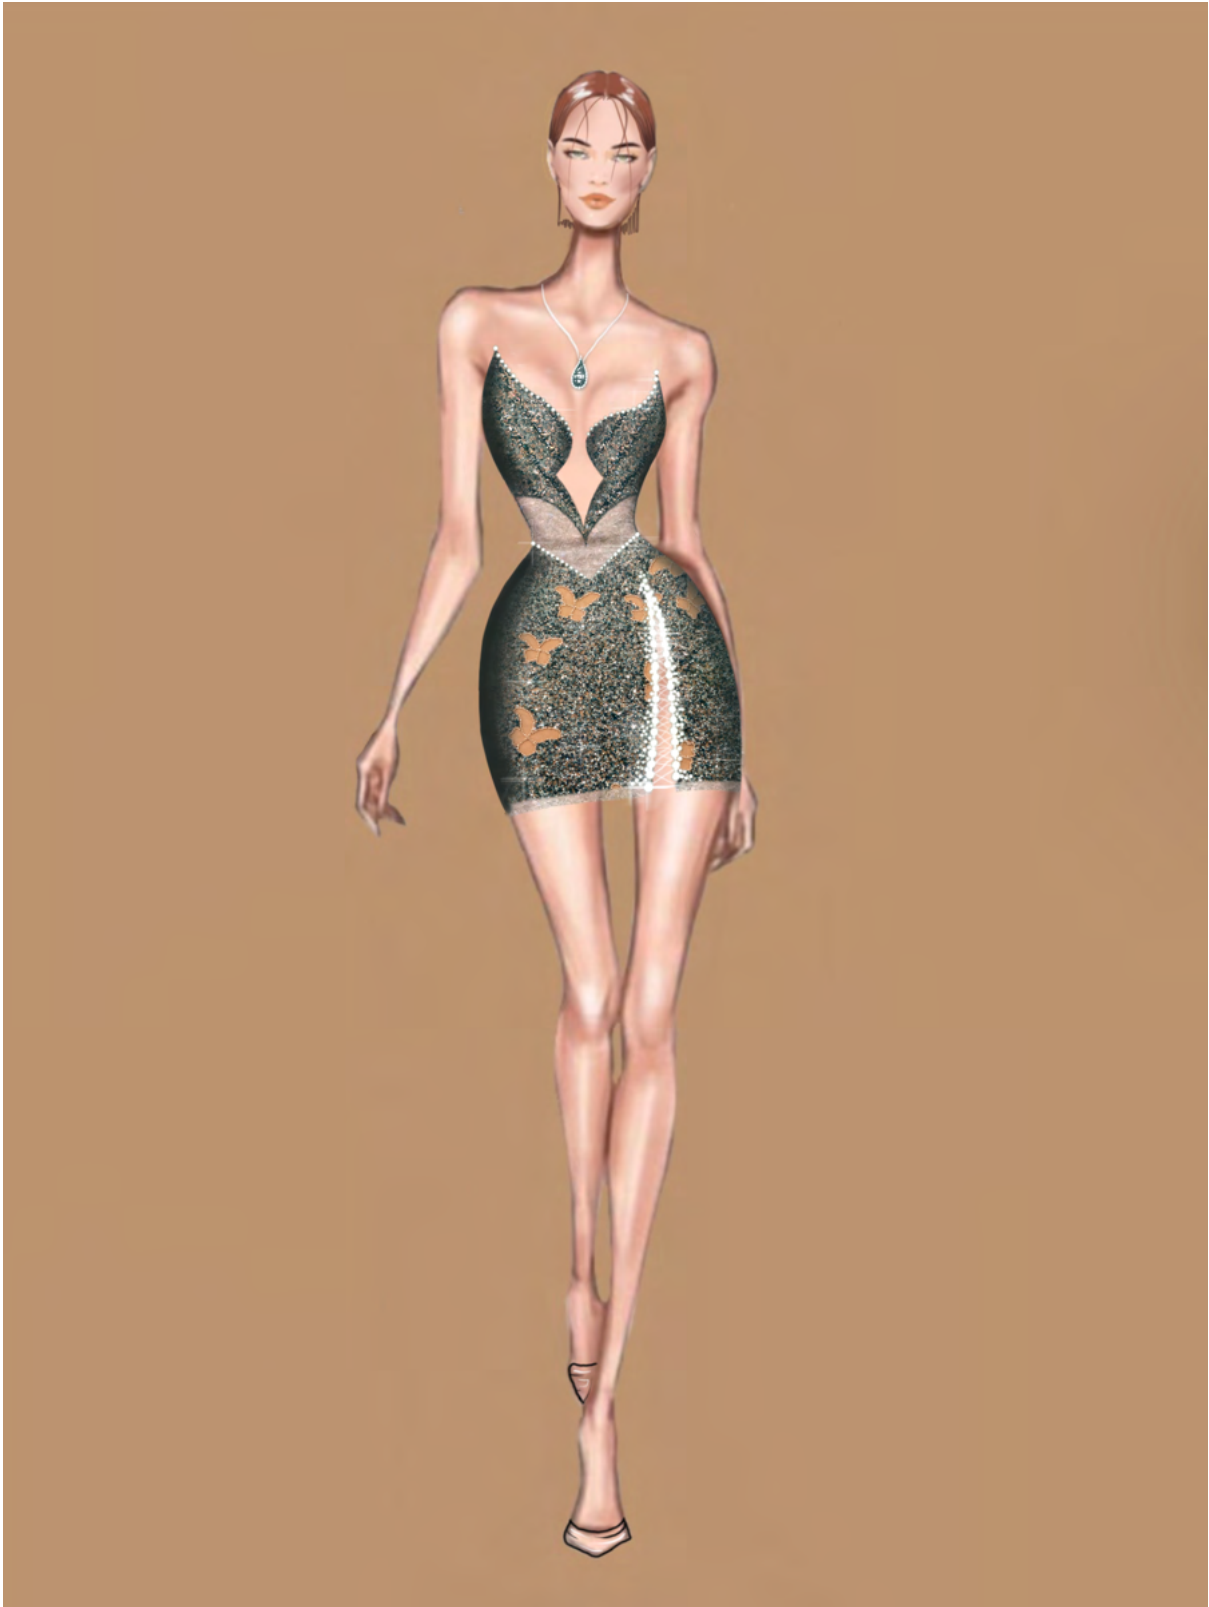

Signature

Signature

Signature

Handwritten signature in blue ink.

Handwritten signature in blue ink, possibly reading 'L. J. J.'

@donspectra

A handwritten signature in blue ink, located in the bottom right corner of the page. The signature is stylized and appears to be the name 'L. J. J.' or similar, written in a cursive, flowing script.