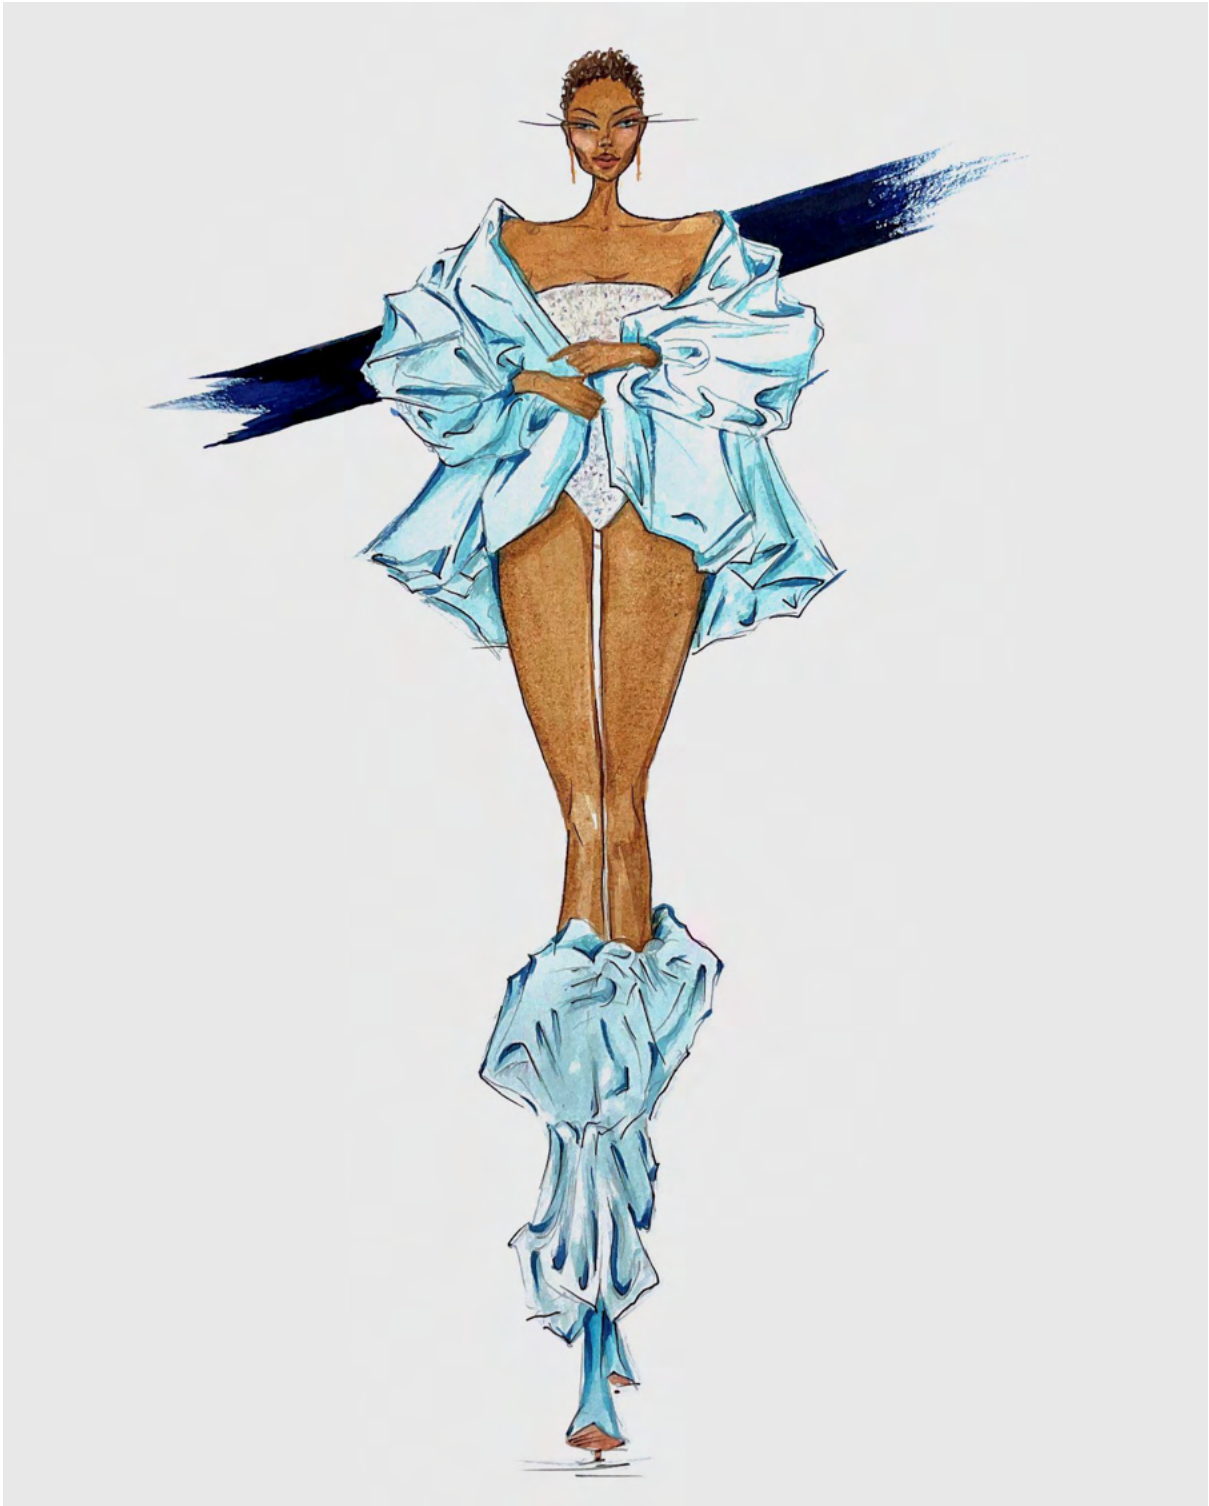

@donspectra

Handwritten signature in blue ink, likely the artist's name, located in the bottom right corner of the page.

Handwritten signature in blue ink, possibly reading 'L.F.' or similar.

Handwritten signature in blue ink, possibly reading 'L. J. ...'.

Fashion Design

(traditional and digital illustration)

A handwritten signature in blue ink, located in the bottom right corner of the page. The signature is stylized and appears to be a name, possibly 'L. J. ...'.

Signature

Signature

Signature

Handwritten signature in blue ink.

Handwritten signature in blue ink, possibly reading 'L. J. J.'

@donspectra

A handwritten signature in blue ink, located in the bottom right corner of the page. The signature is stylized and appears to be the name 'L. J. J.' or similar, written in a cursive, flowing script.

Signature

Signature

Handwritten signature in blue ink, likely reading "L. F. 2017".

Handwritten signature in blue ink.

Heels Design

A handwritten signature in blue ink, located in the bottom right corner of the page. The signature is stylized and appears to be a name, possibly 'L. J. ...'.