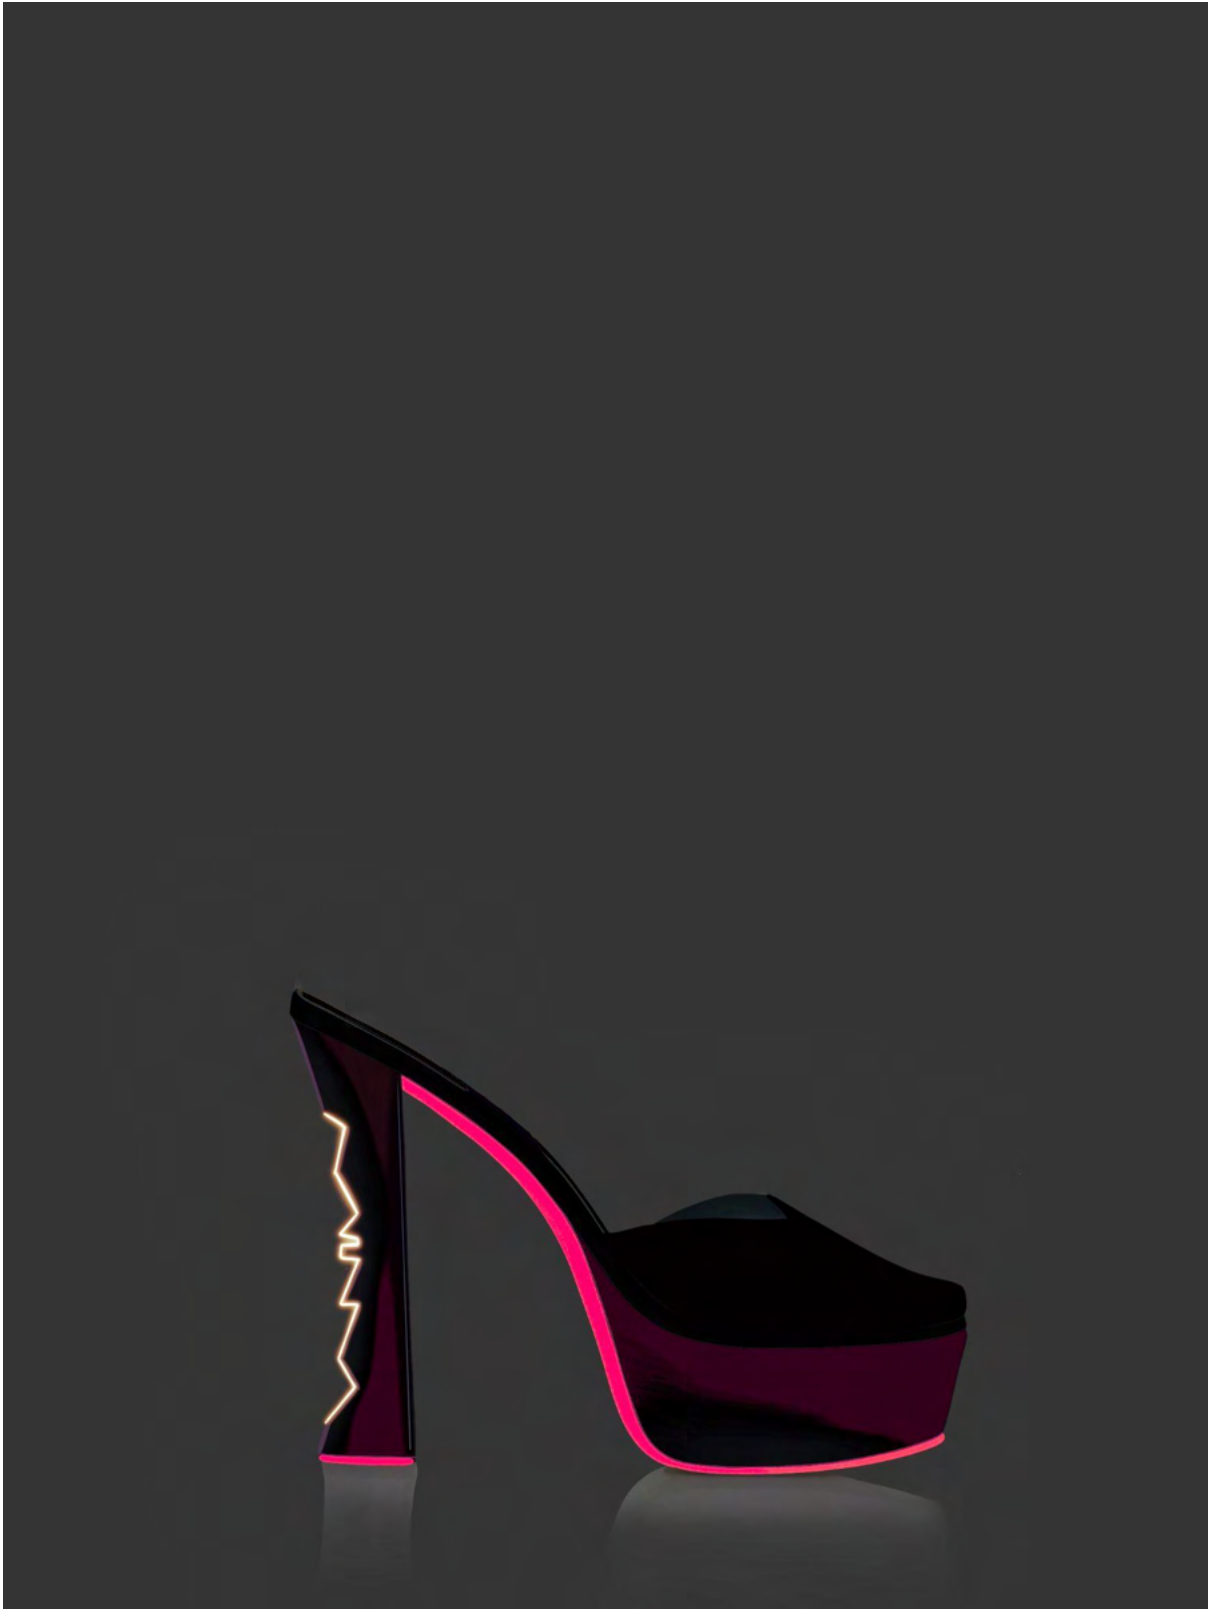

Handwritten signature in blue ink.