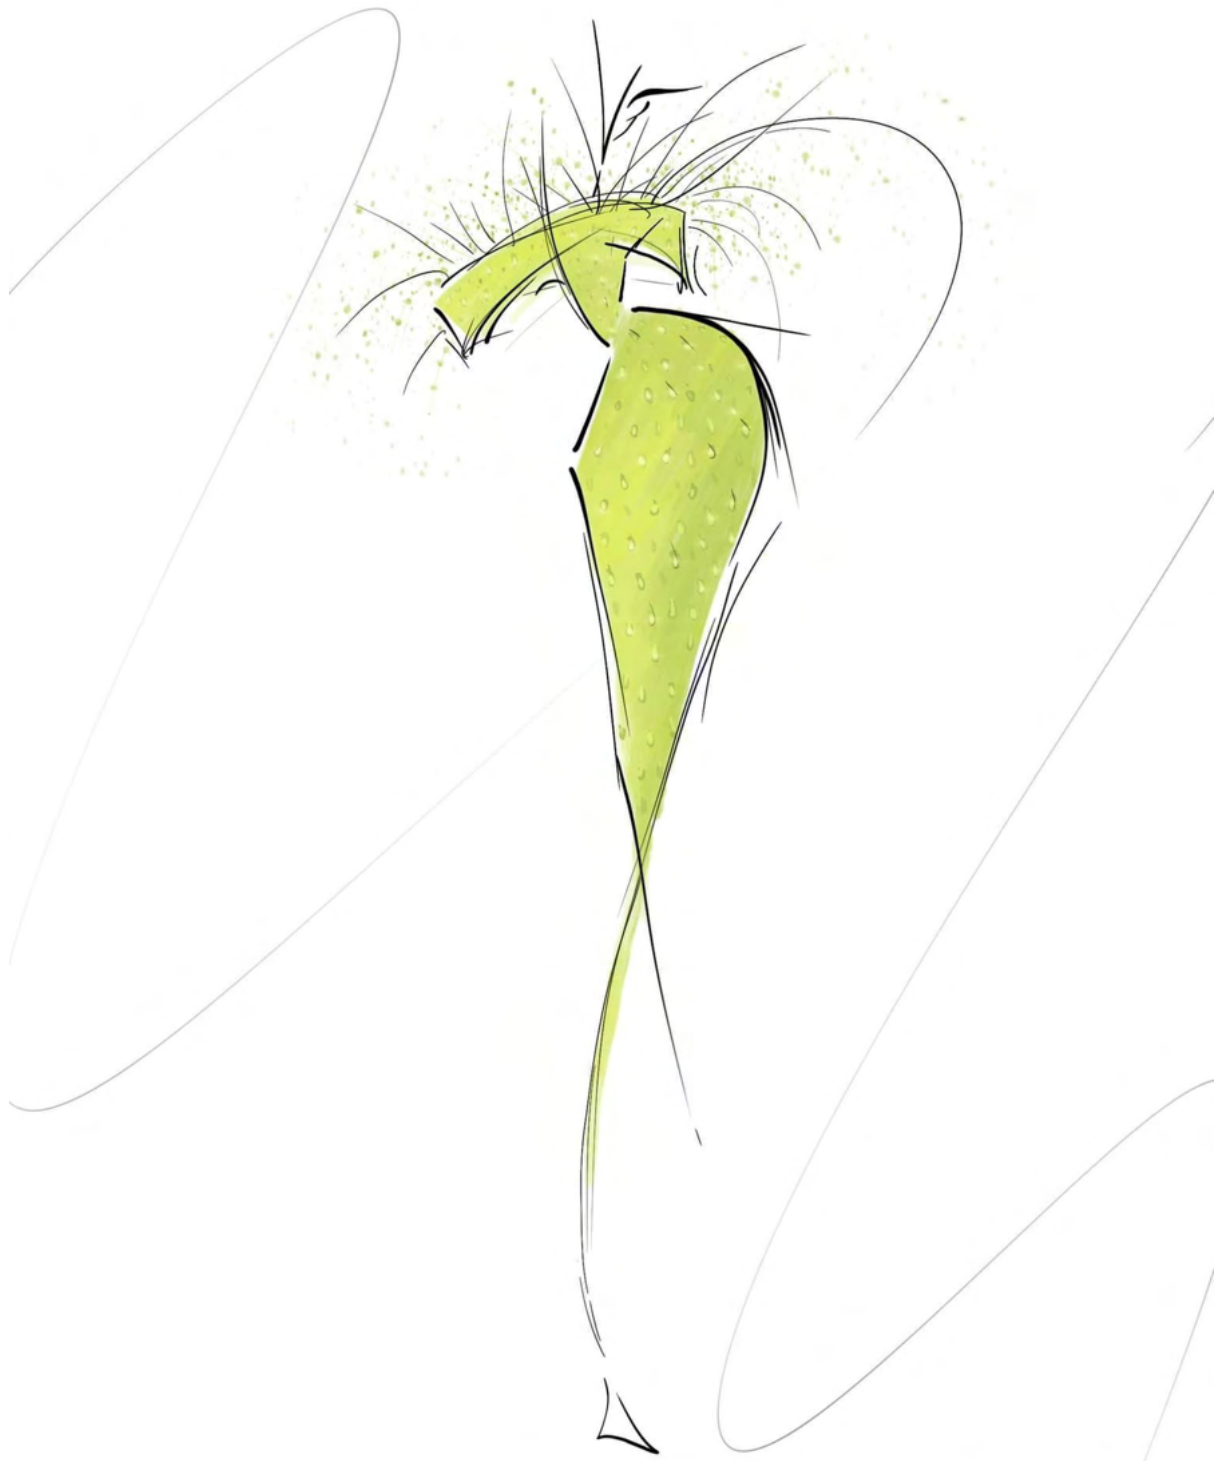

Portfolio of **DONSPECTRA**

(Donarta Fuga)

Donarta Fuga

Paintings and Drawings

(traditional and digital)

A handwritten signature in blue ink, located in the bottom right corner of the page. The signature is stylized and appears to be 'L. J. King'.

@donspectra

Handwritten signature in blue ink, likely the artist's name, located in the bottom right corner of the page.

Handwritten signature in blue ink, possibly reading 'L.F.' or similar.

Handwritten signature in blue ink, possibly reading 'L. J. ...'.

Signature

Signature

Signature

Handwritten signature in blue ink.

Handwritten signature in blue ink, possibly reading 'L. J. J.'

@donspectra

A handwritten signature in blue ink, located in the bottom right corner of the page. The signature is stylized and appears to be the name 'L. J. J.' or similar, written in a cursive, flowing script.

Signature

Signature

Handwritten signature in blue ink, likely reading "L. F. 2017".

Handwritten signature in blue ink.

Heels Design

A handwritten signature in blue ink, located in the bottom right corner of the page. The signature is stylized and appears to be a name, possibly 'L. J. ...'.