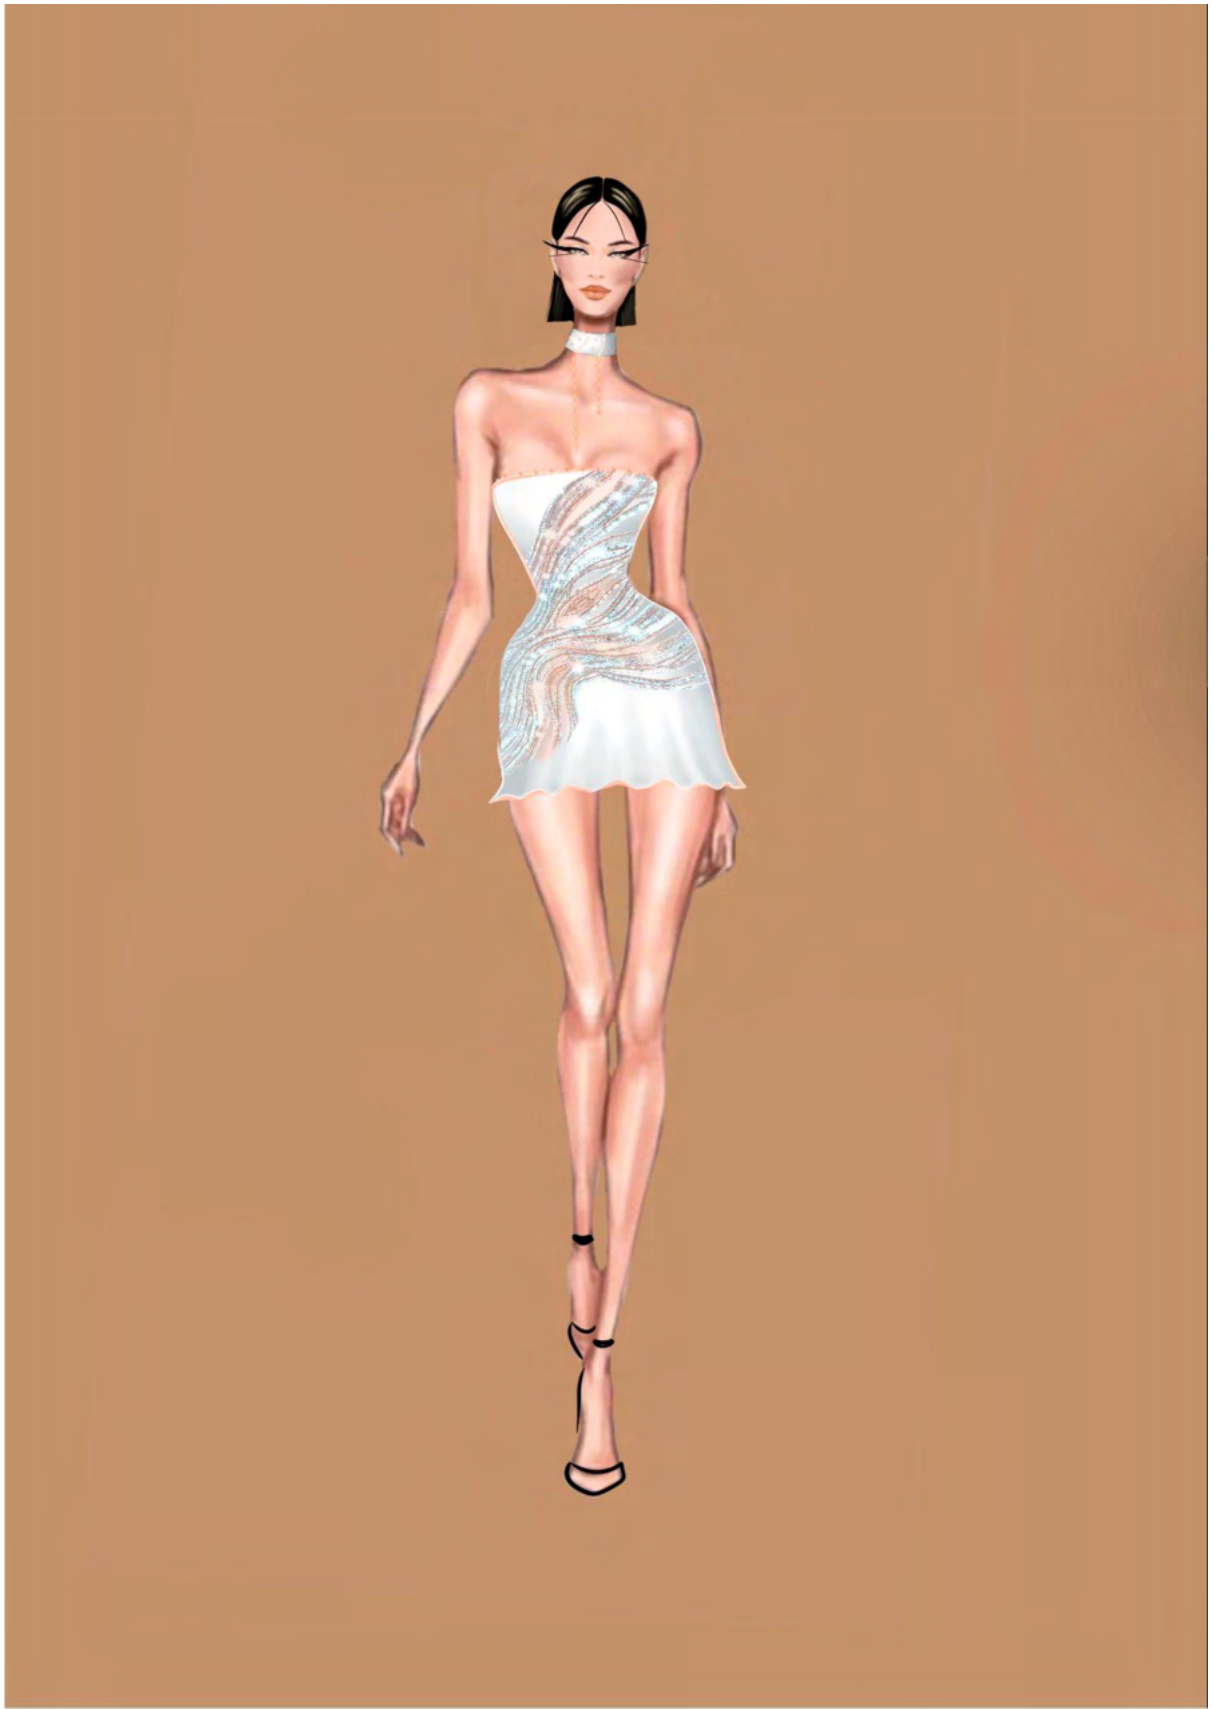

Signature

Signature

Signature

Handwritten signature in blue ink.

Handwritten signature in blue ink, possibly reading 'L. J. J.'

@donspectra

A handwritten signature in blue ink, located in the bottom right corner of the page. The signature is stylized and appears to be the name 'L. J. J.' or similar, written in a cursive, flowing script.