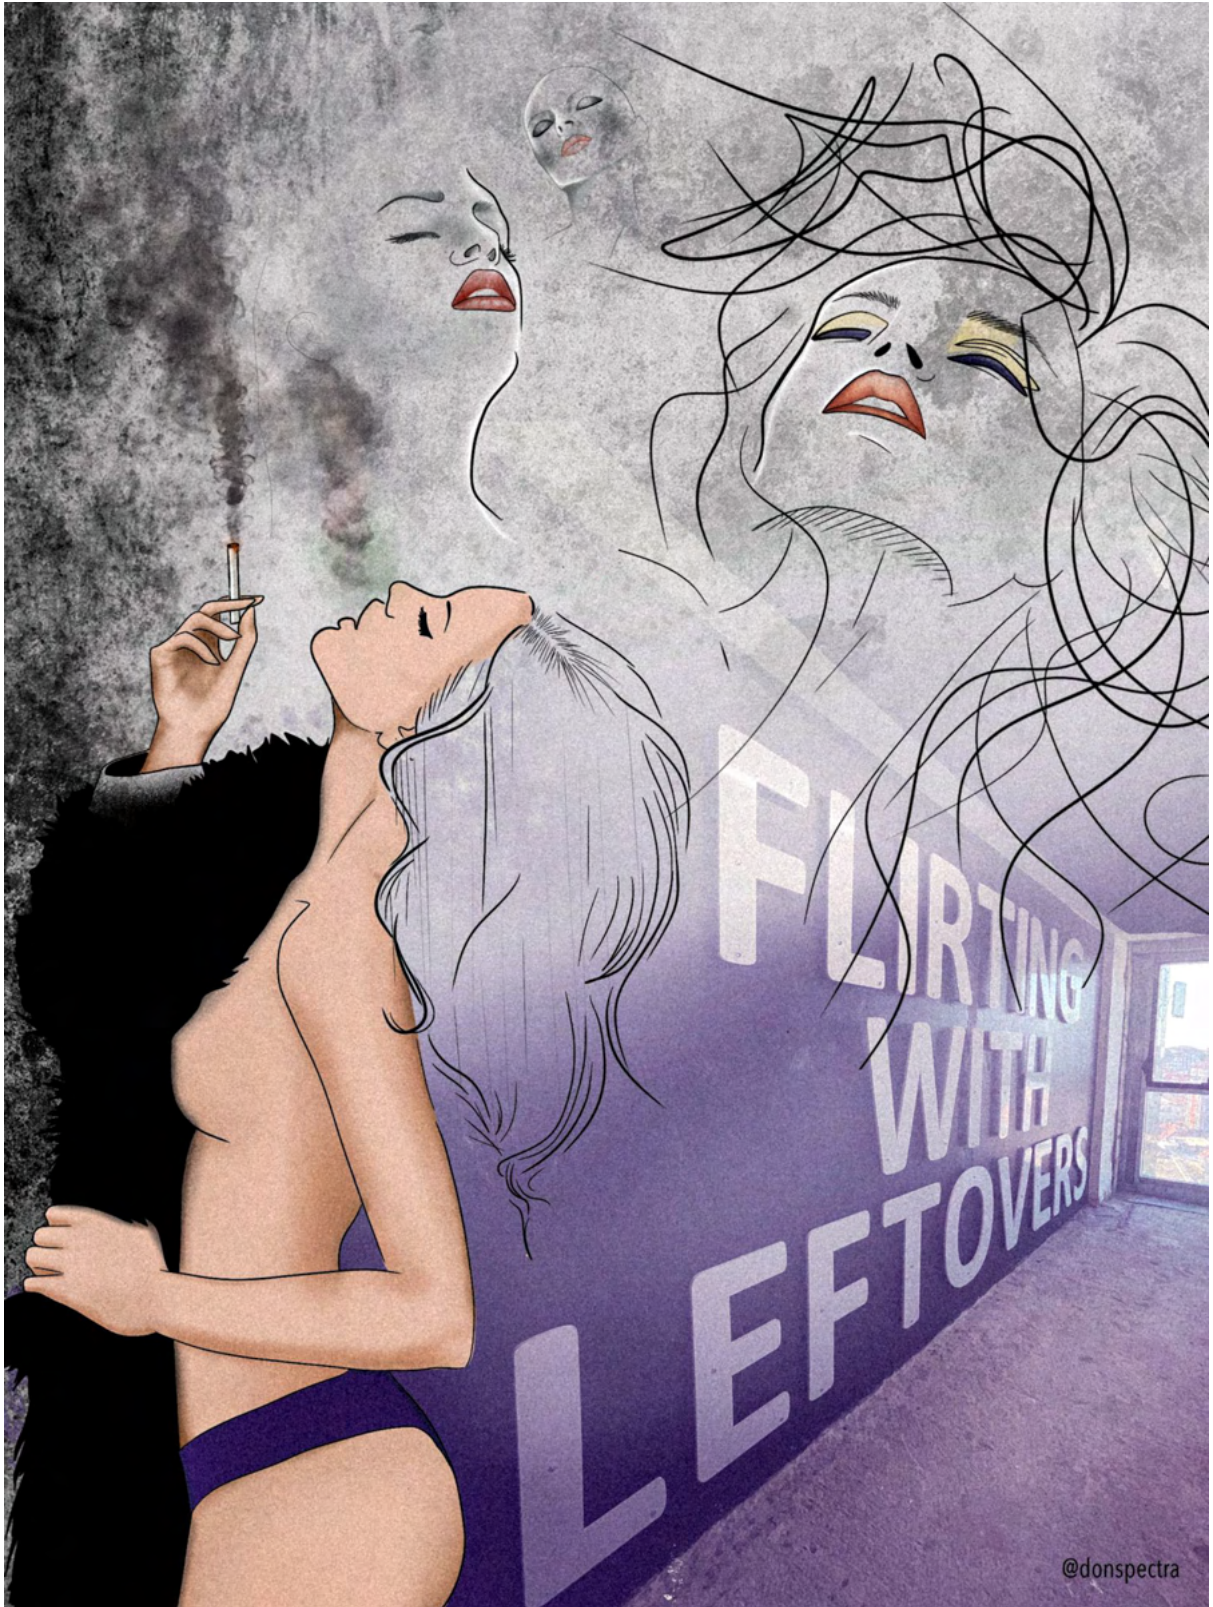

Portfolio of **DONSPECTRA**

(Donarta Fuga)

Donarta Fuga

Paintings and Drawings

(traditional and digital)

A handwritten signature in blue ink, located in the bottom right corner of the page. The signature is stylized and appears to be 'L. J. King'.

Signature

Handwritten signature in blue ink, possibly reading 'L. J. ...'.

Domitila Puy

Handwritten signature in blue ink.

Handwritten signature in blue ink.

Handwritten signature in blue ink.

Handwritten signature in blue ink.

@donspectra

Handwritten signature in blue ink, likely the artist's name, located in the bottom right corner of the page.

Handwritten signature in blue ink, possibly reading 'L.F.' or similar.

Handwritten signature in blue ink, possibly reading 'L. J. ...'.

Fashion Design

(traditional and digital illustration)

A handwritten signature in blue ink, located in the bottom right corner of the page. The signature is stylized and appears to be a name, possibly 'L. J. ...'.