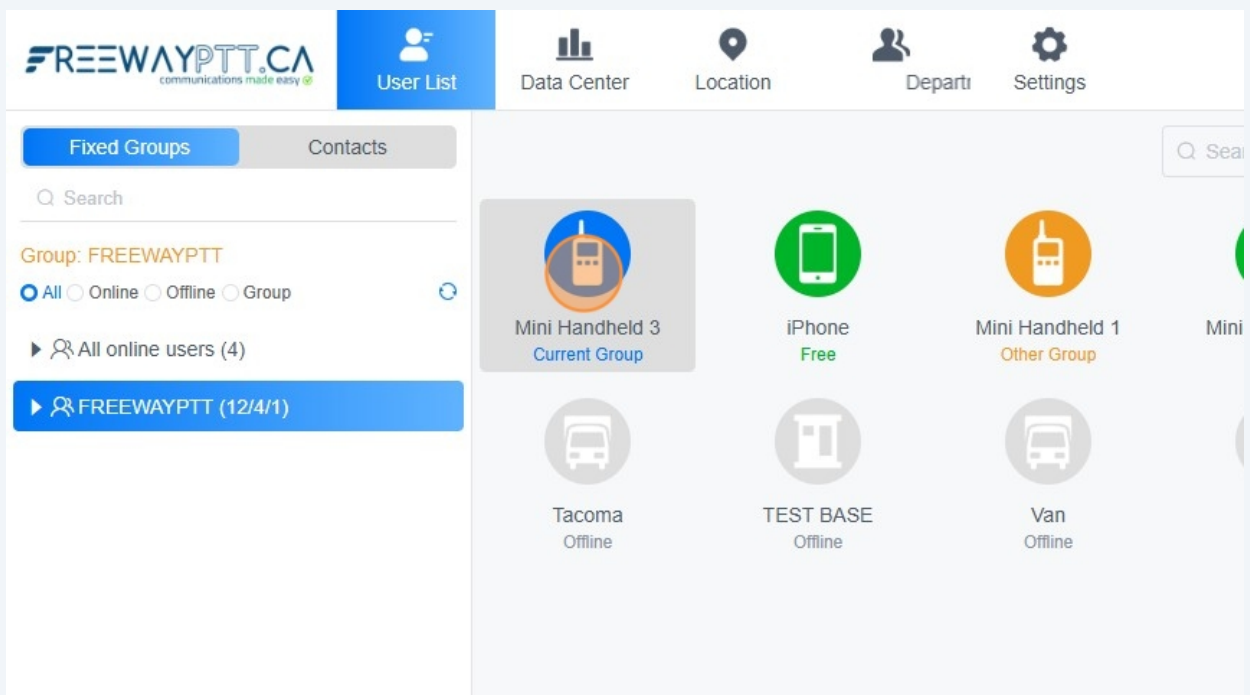

Freewayptt Radio Icon Colors

This guide provides essential information on interpreting the color-coded icons in Freewayptt, enhancing your understanding of radio communications. By distinguishing between active radios in the same group, private calls, and different groups, you can more effectively manage and respond to radio traffic. Viewing this guide will improve your operational efficiency and communication clarity in various scenarios.

1 Icons in Blue indicate a radio active in the same group as the dispatcher

2 Icons in Green indicate radios active in a private call between multiple radios

3 Icons in Orange indicate a radio active in a different group to the dispatcher