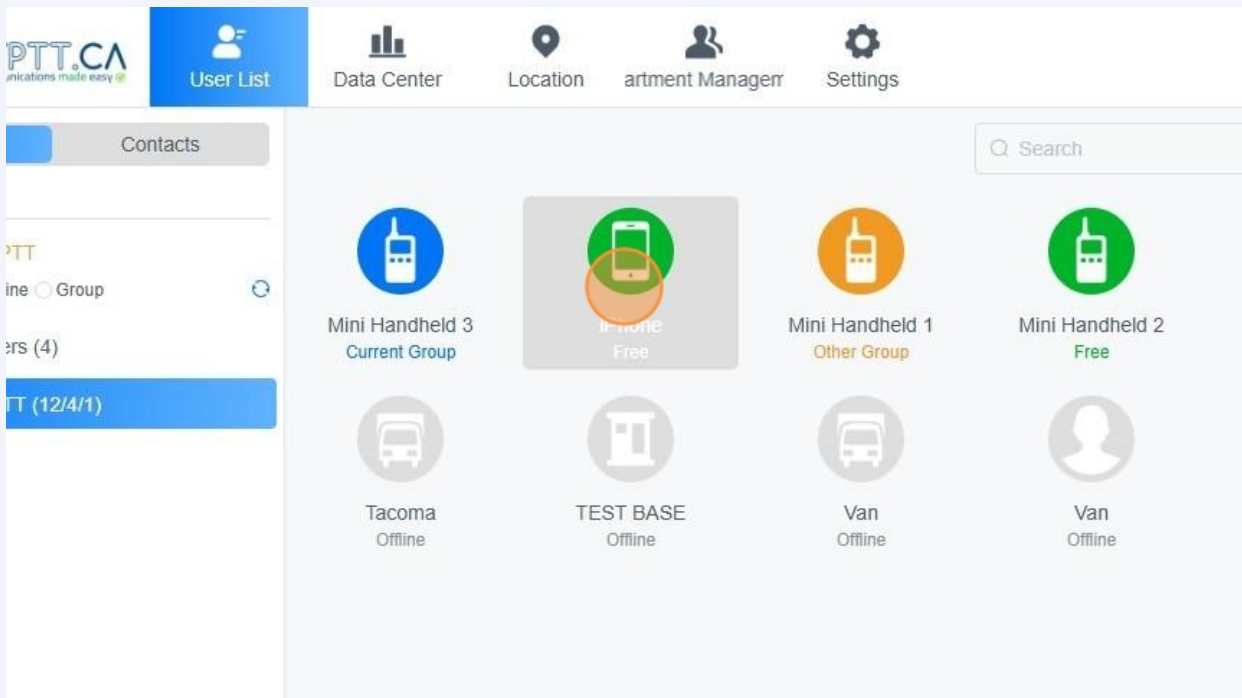

Freewayptt Radio Icon Colors

This guide provides essential information on interpreting the color-coded icons in Freewayptt, enhancing your understanding of radio communications. By distinguishing between active radios in the same group, private calls, and different groups, you can more effectively manage and respond to radio traffic. Viewing this guide will improve your operational efficiency and communication clarity in various scenarios.

1 Icons in Blue indicate a radio active in the same group as the dispatcher

2 Icons in Green indicate radios active in a private call between multiple radios

3 Icons in Orange indicate a radio active in a different group to the dispatcher