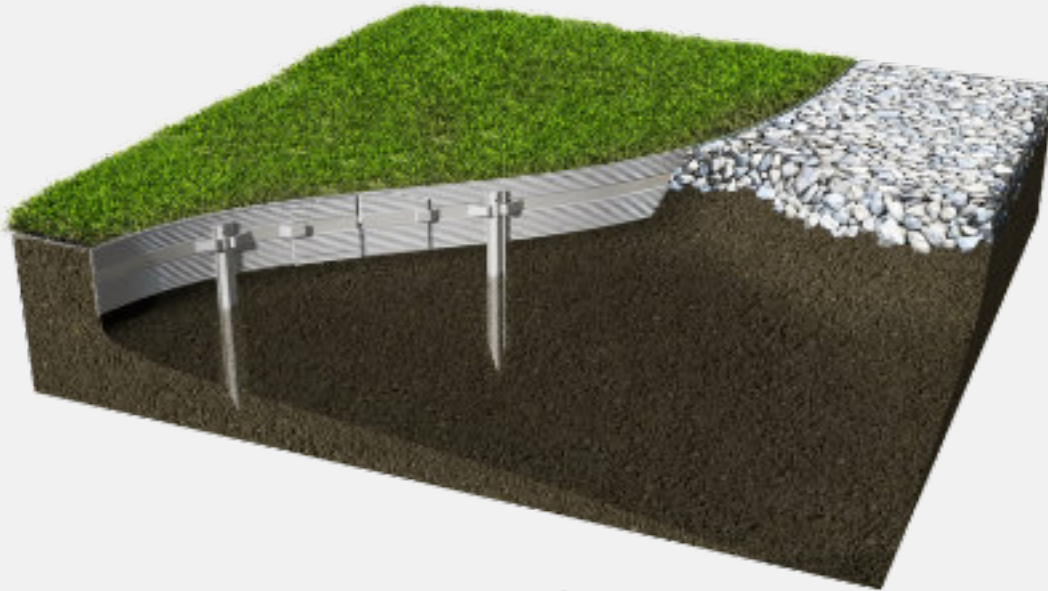

15 Years
Turf USA Warranty

www.turfusa.com

Specification Sheet

Installation Item

ProLine

Application:

Residential/Light Commercial
Grade Landscape Edging.

Details

Edging Thickness:	1/8" (3.2mm)
Edging Height:	4" (102mm)
Edging Length:	16' (4.8m)
Edging Finish:	Black DuraFlex
Stake Length:	12" (305mm) (STANDARD)
Extreme Low Temperature:	+Positive (Extruded Aluminum is great at extreme low temperature)