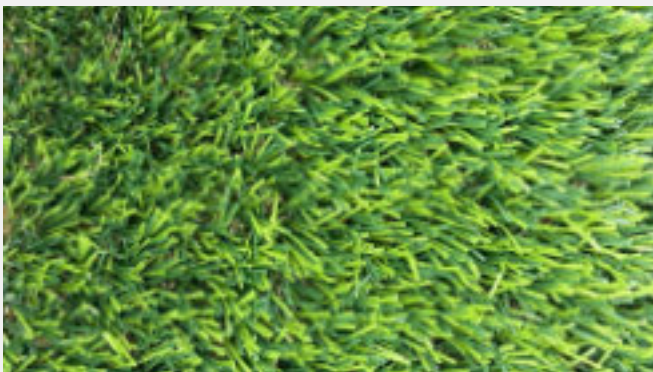

## Synthetic Turfs | Lush Emerald

### Details

Pile height:	1.58 Inches	Yarn Color:	Emerald green/Olive	Roll size:	15 x 100 ft
Face weight:	55oz	Thatch Color:	Green/Tan	Drainage rate:	+28 inches per hour
Total weight:	81oz	Backing:	6oz Double layer PP	Turf USA warrantee:	15 years
Blade shape:	W	Coating:	PU		
Denier:	10,400	Stitch Rate:	17/4 inches		