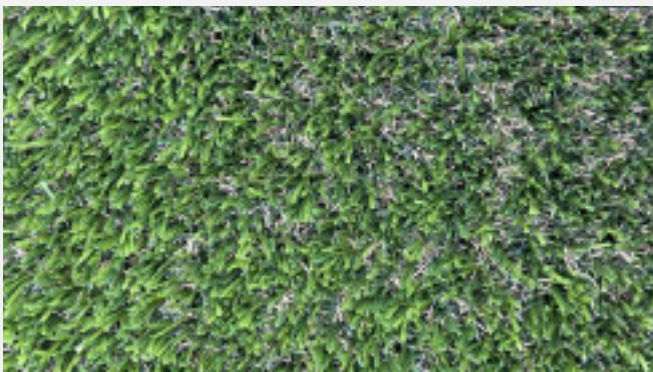

## Synthetic Turfs | Lush Ultra

### Details

Pile height:	1.57 Inches	Color:	Virtue Emerald + Olive	Roll size:	15 x 100 ft
Face weight:	51oz	Thatch Color:	Green/Yellow	Drainage rate:	+28"/hour
Total weight:	74oz	Backing:	2 layer PP	Turf USA warrantee:	15 years
Blade shape:	Wave	Coating:	PU		
Infill Ratio:	1-2lb	Stitch Rate:	15.5/4"		