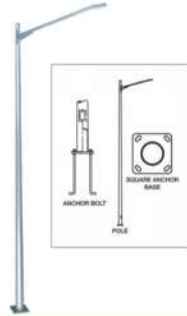

30 x 120 cm & 60 X 120 cm
PANEL LIGHT

LED T8 TUBE LIGHT

LED T5 TUBE LIGHT

LINEAR LIGHT

DIRECTIONAL DOWNLIGHT

LED T8 TUBE
HOLDER

INDUSTRIAL T8 TUBE
HOLDER

60 x 60 cm TROFFER FIXTURE
(RECESSED / SURFACE MOUNT)

30 x 120 cm / 60 x 120 cm
TROFFER FIXTURE
(RECESSED / SURFACE MOUNT)

WEATHERPROOF
FIXTURE (1x18W & 2x18W)

EMERGENCY LIGHT 1

EMERGENCY LIGHT 2

EMERGENCY
BACKUP BATTERY

EMERGENCY EXIT SIGN

MEGALIGHT

YOUR TRUSTED SOLAR PARTNER

MEGALIGHT STEEL LAMP POLES

AVAILABLE IN DIFFERENT SIZES
4.5M, 5M, 6M, 7.5M, 8M, 9M, & 10M

STREETLIGHT POLE
HOT DIP GALVANIZED

BRACKET ARM
HOT DIP GALVANIZED

CURVE ARM
HOT DIP GALVANIZED

DOUBLE BRACKET ARM
HOT DIP GALVANIZED