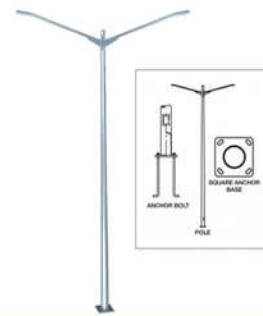

30 x 120 cm / 60 x 120 cm
TROFFER FIXTURE
(RECESSED / SURFACE MOUNT)

WEATHERPROOF
FIXTURE (1x18W & 2x18W)

EMERGENCY LIGHT 1

EMERGENCY LIGHT 2

EMERGENCY
BACKUP BATTERY

EMERGENCY EXIT SIGN

MEGALIGHT

YOUR TRUSTED SOLAR PARTNER

MEGALIGHT STEEL LAMP POLES

AVAILABLE IN DIFFERENT SIZES
4.5M, 5M, 6M, 7.5M, 8M, 9M, & 10M

STREETLIGHT POLE
HOT DIP GALVANIZED

BRACKET ARM
HOT DIP GALVANIZED

CURVE ARM
HOT DIP GALVANIZED

DOUBLE BRACKET ARM
HOT DIP GALVANIZED