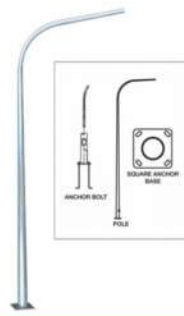

30 x 120 cm & 60 X 120 cm
PANEL LIGHT

LED T8 TUBE LIGHT

LED T5 TUBE LIGHT

LINEAR LIGHT

DIRECTIONAL DOWNLIGHT

LED T8 TUBE
HOLDER

INDUSTRIAL T8 TUBE
HOLDER

60 x 60 cm TROFFER FIXTURE
(RECESSED / SURFACE MOUNT)

30 x 120 cm / 60 x 120 cm
TROFFER FIXTURE
(RECESSED / SURFACE MOUNT)

WEATHERPROOF
FIXTURE (1x18W & 2x18W)

EMERGENCY LIGHT 1

EMERGENCY LIGHT 2

EMERGENCY
BACKUP BATTERY

EMERGENCY EXIT SIGN

MEGALIGHT

YOUR TRUSTED SOLAR PARTNER

MEGALIGHT STEEL LAMP POLES

AVAILABLE IN DIFFERENT SIZES
4.5M, 5M, 6M, 7.5M, 8M, 9M, & 10M

STREETLIGHT POLE
HOT DIP GALVANIZED

BRACKET ARM
HOT DIP GALVANIZED

CURVE ARM
HOT DIP GALVANIZED

DOUBLE BRACKET ARM
HOT DIP GALVANIZED