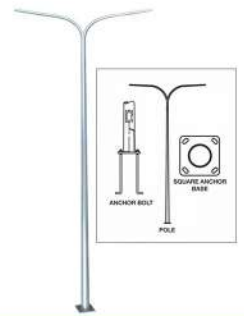

30 x 120 cm & 60 X 120 cm
PANEL LIGHT

LED T8 TUBE LIGHT

LED T5 TUBE LIGHT

LINEAR LIGHT

DIRECTIONAL DOWNLIGHT

LED T8 TUBE
HOLDER

INDUSTRIAL T8 TUBE
HOLDER

60 x 60 cm TROFFER FIXTURE
(RECESSED / SURFACE MOUNT)

30 x 120 cm / 60 x 120 cm
TROFFER FIXTURE
(RECESSED / SURFACE MOUNT)

WEATHERPROOF
FIXTURE (1x18W & 2x18W)

EMERGENCY LIGHT 1

EMERGENCY LIGHT 2

EMERGENCY
BACKUP BATTERY

EMERGENCY EXIT SIGN

MEGALIGHT

YOUR TRUSTED SOLAR PARTNER

MEGALIGHT STEEL LAMP POLES

AVAILABLE IN DIFFERENT SIZES
4.5M, 5M, 6M, 7.5M, 8M, 9M, & 10M

STREETLIGHT POLE
HOT DIP GALVANIZED

BRACKET ARM
HOT DIP GALVANIZED

CURVE ARM
HOT DIP GALVANIZED

DOUBLE BRACKET ARM
HOT DIP GALVANIZED