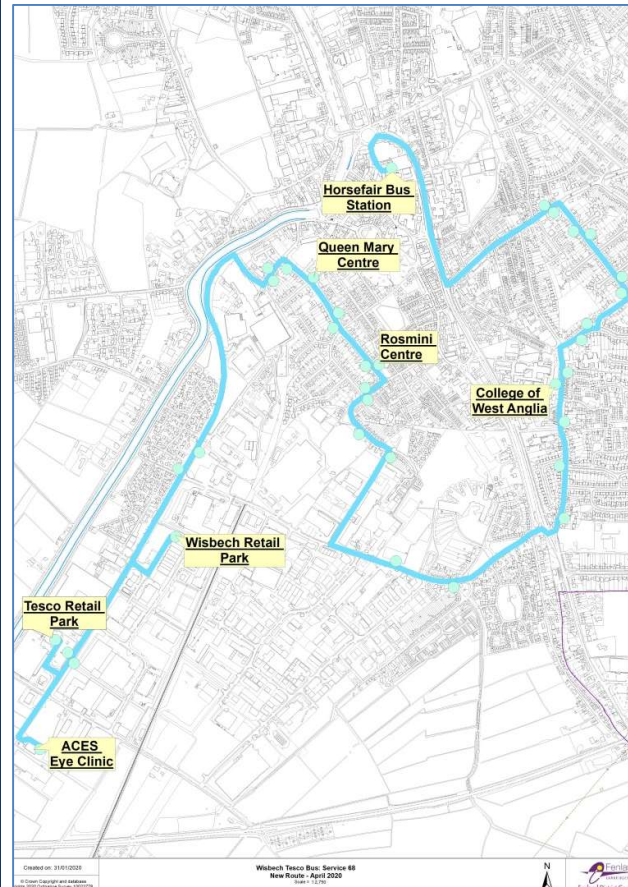

Fares

- Adult Single £1.90
- Adult Return £3.40
- Child Single £1.20
- Child Return £2.20

Free travel for Concessionary Bus Pass Holders.

No membership required.

Service operating times
09:30 – 13:36 Monday to Friday
(excluding Bank Holidays).

Operated by-

01354 661234

www.fact-cambs.co.uk

Route Map

For a larger version of this route map
please visit www.fact-cambs.co.uk

Timetable

April 2020