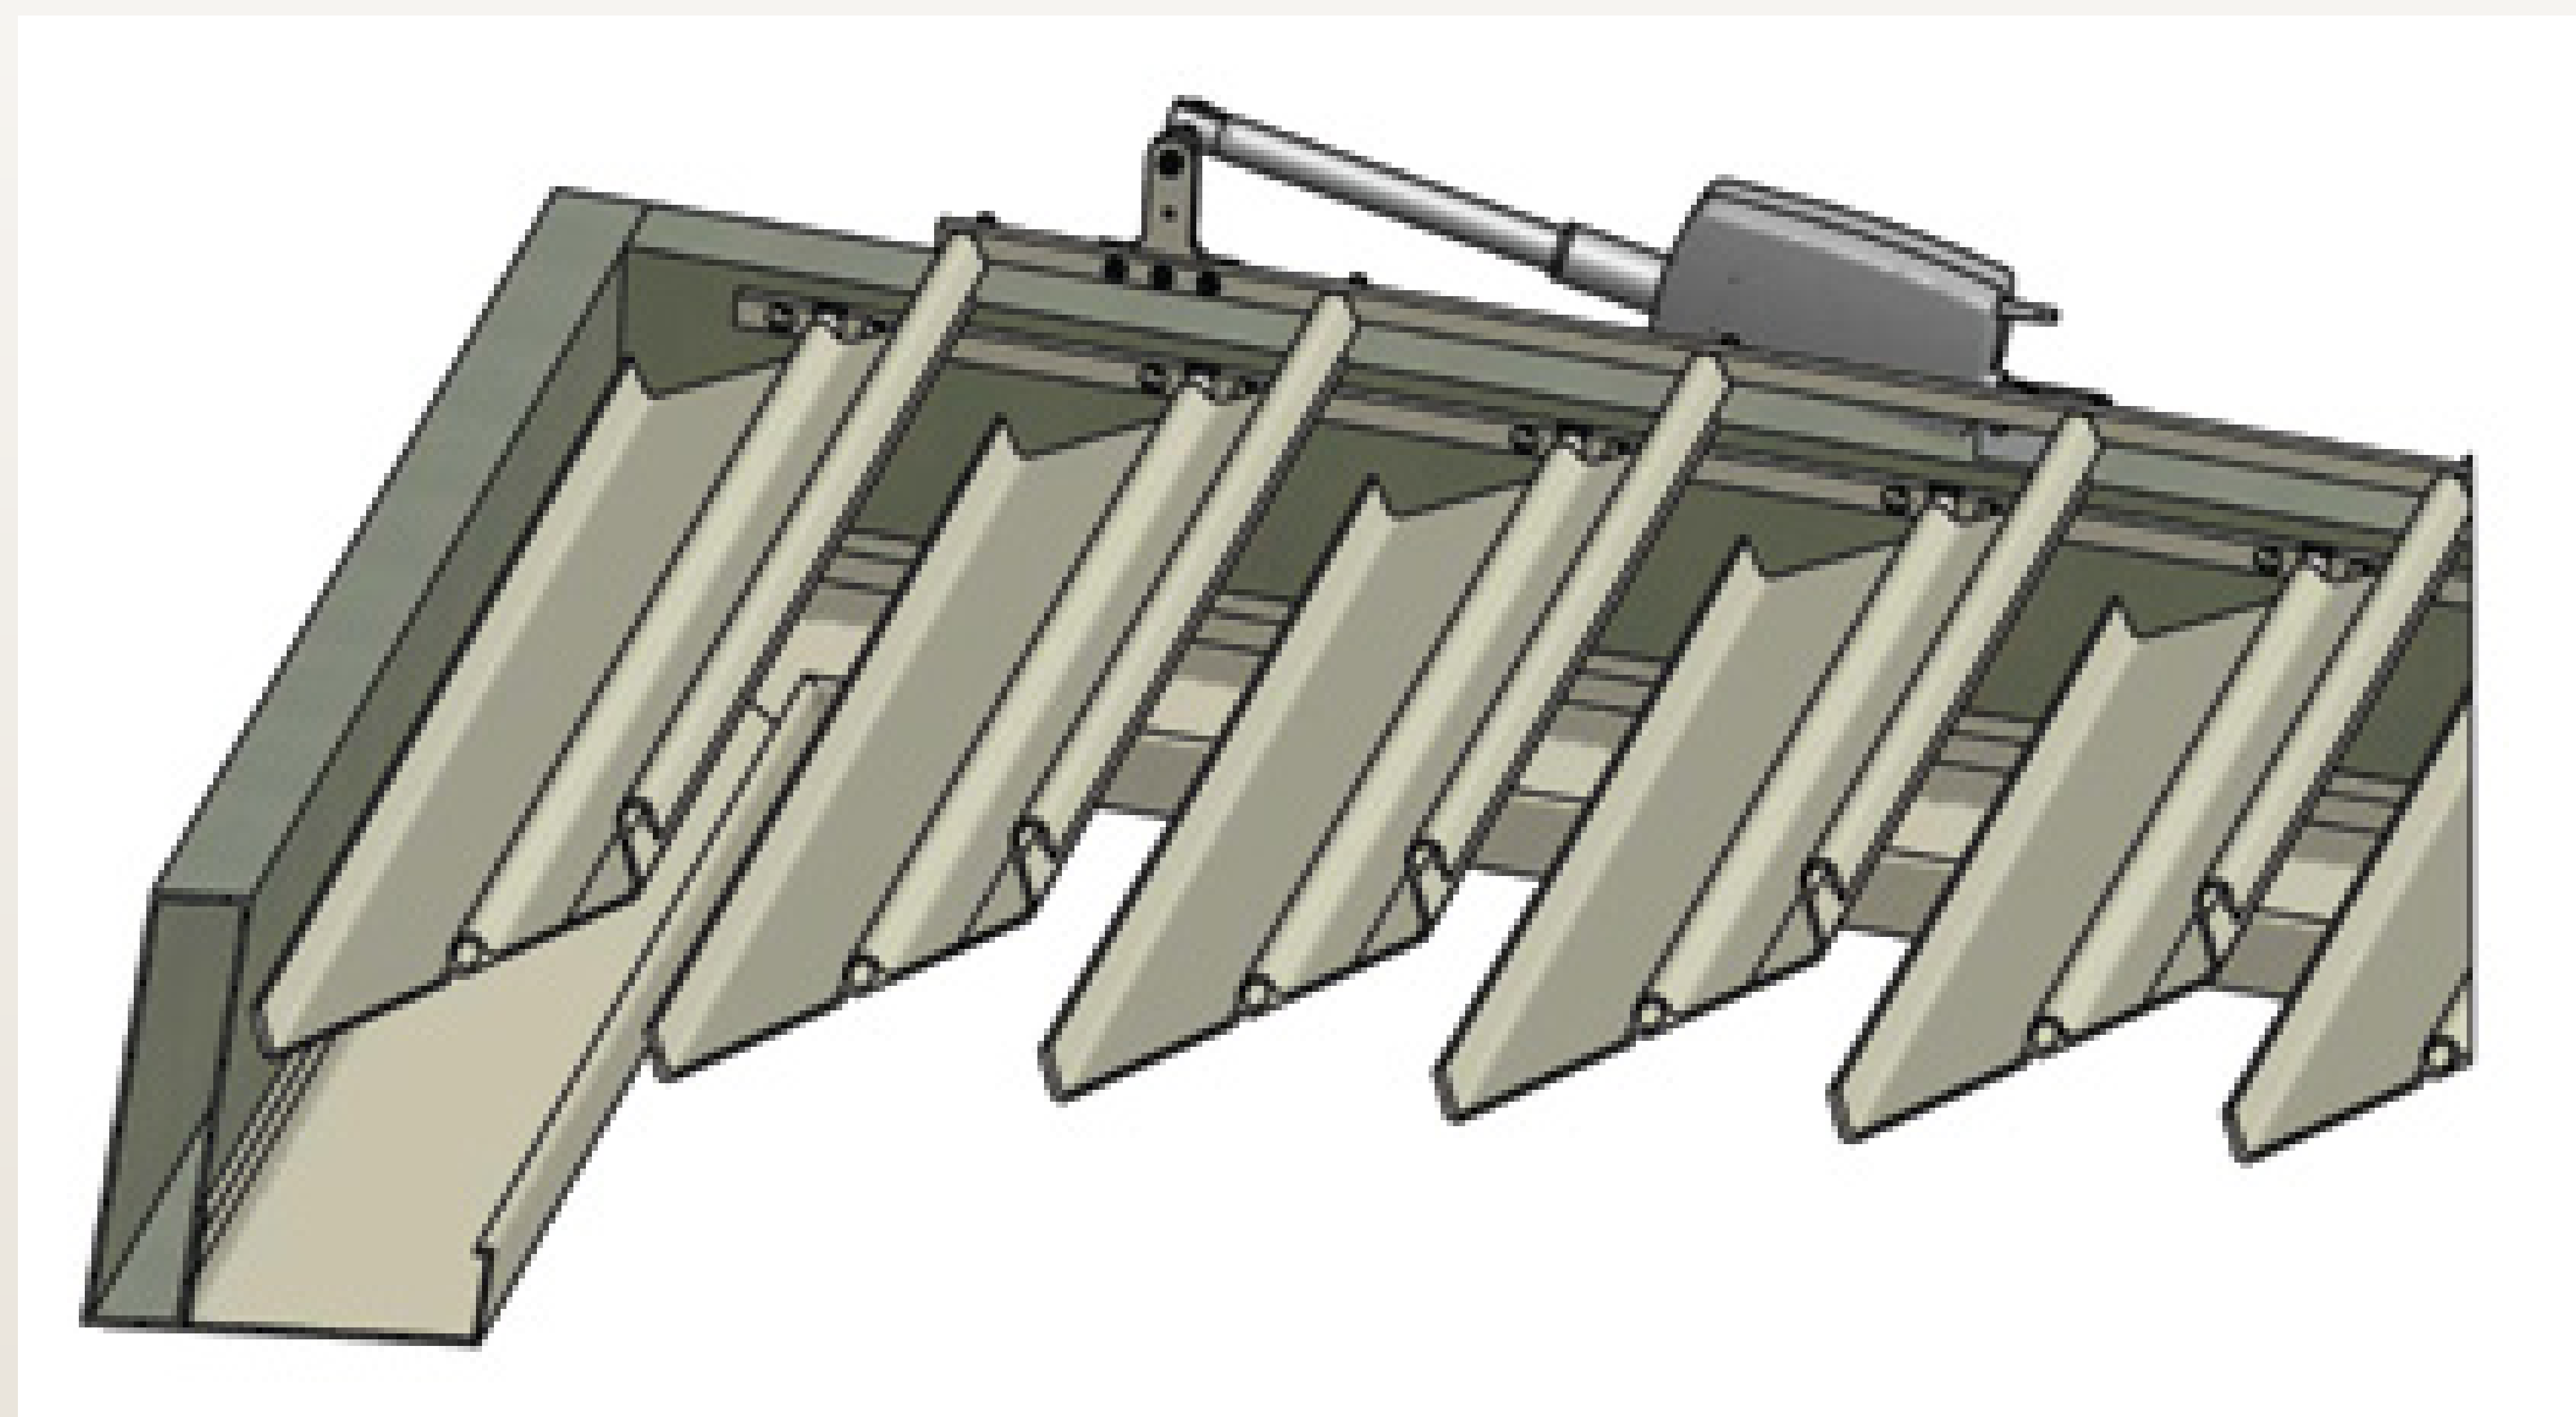

TECHNICAL SPECIFICATIONS

LOUVER / TRACK MATERIAL

6063-T6 Aluminum (All extrusions manufactured following Aluminum Association tolerances and to meet ASTM standards)

PIN MATERIAL

Self-lubricating, UV resistant Delrin®, by Dupont™

COATINGS

Electrostatically applied polymer enamel, oven baked at 400° to H-2H hardness. Excellent resistance to stains, scratches, dirt, and UV rays

EXTRUDED ALUMINUM POST AND BEAM

Post standard sizes: 4x4 and 6x6. Beam standard sizes: 2x8 and 2x10. Additional beam sizes available

LOAD RATING

Miami Dade County Wind Loading: ASCE 180 mph.
60 lb snow load

INSTALLATION

Project specific connection details and installation guides included with each system

OPENING ROOF SYSTEM COMPONENTS