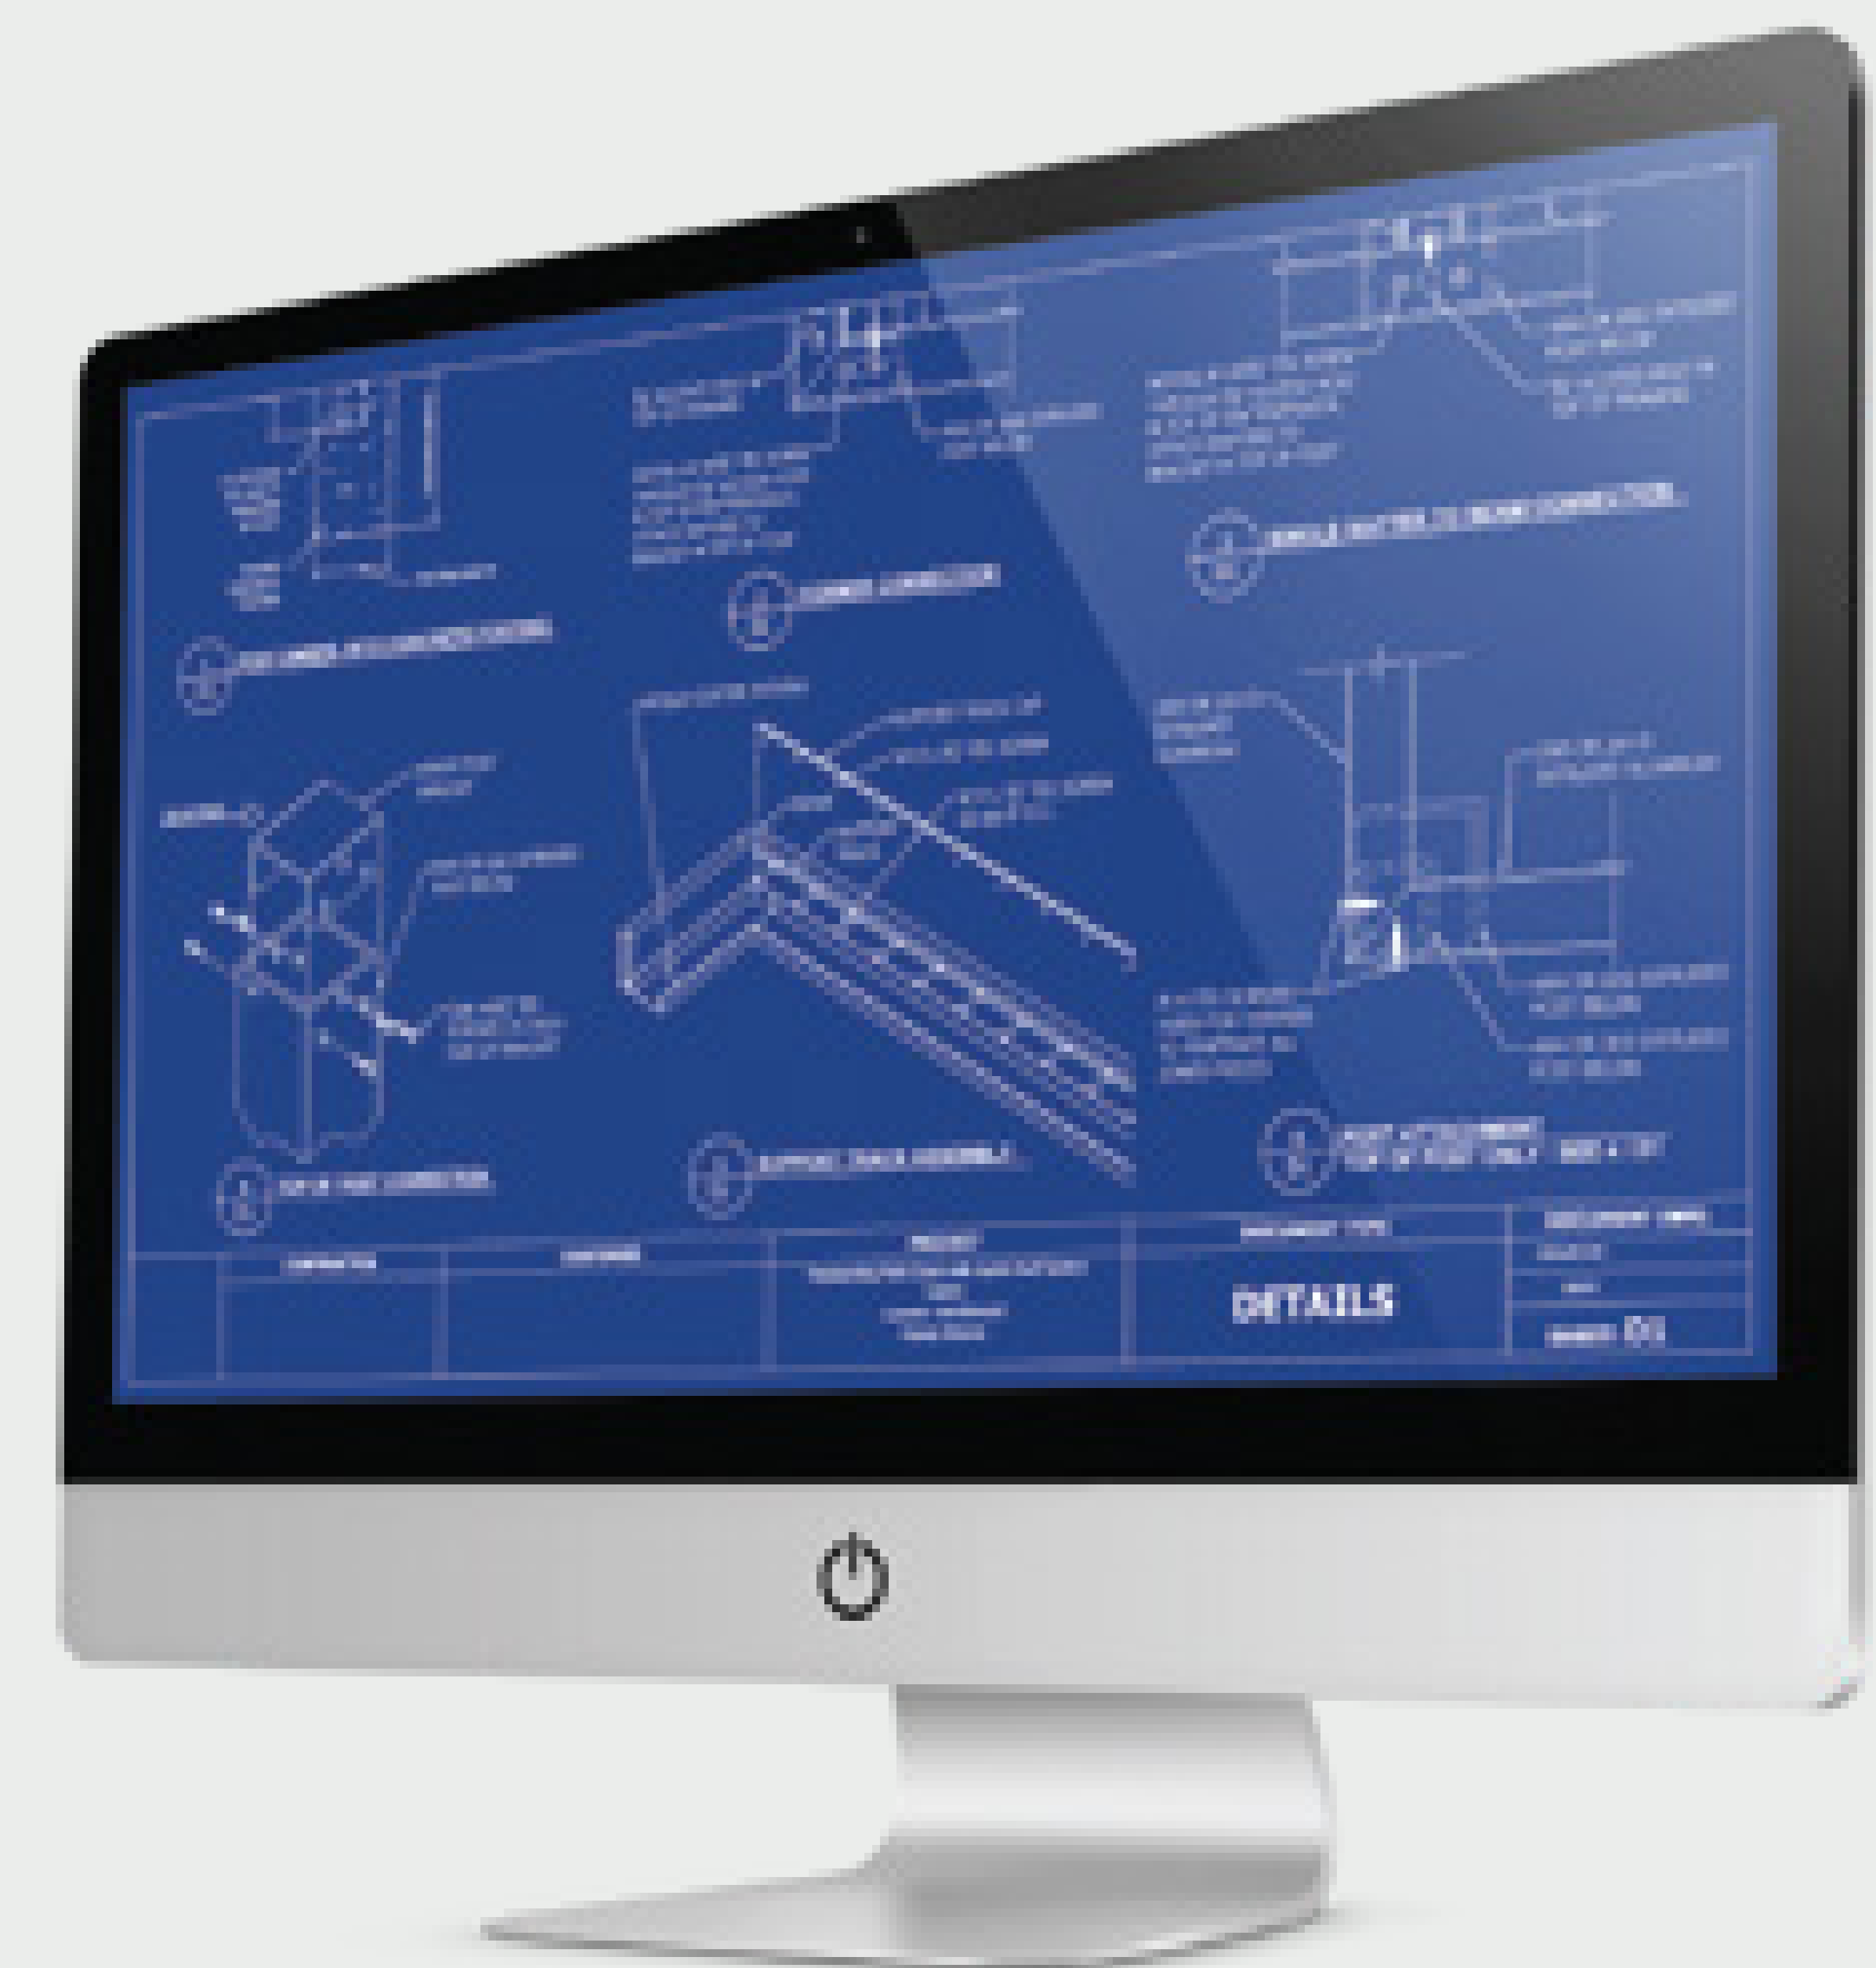

LOAD RATING

Miami Dade County Wind Loading: ASCE 180 mph.
60 lb snow load

INSTALLATION

Project specific connection details and installation guides included with each system

OPENING ROOF SYSTEM COMPONENTS

TIMELESS BEAUTY

DESIGN & ENGINEERING

From rooftop restaurants to poolside patios, our designers are ready to work with you. We develop construction documents that include connection details and site-specific engineering