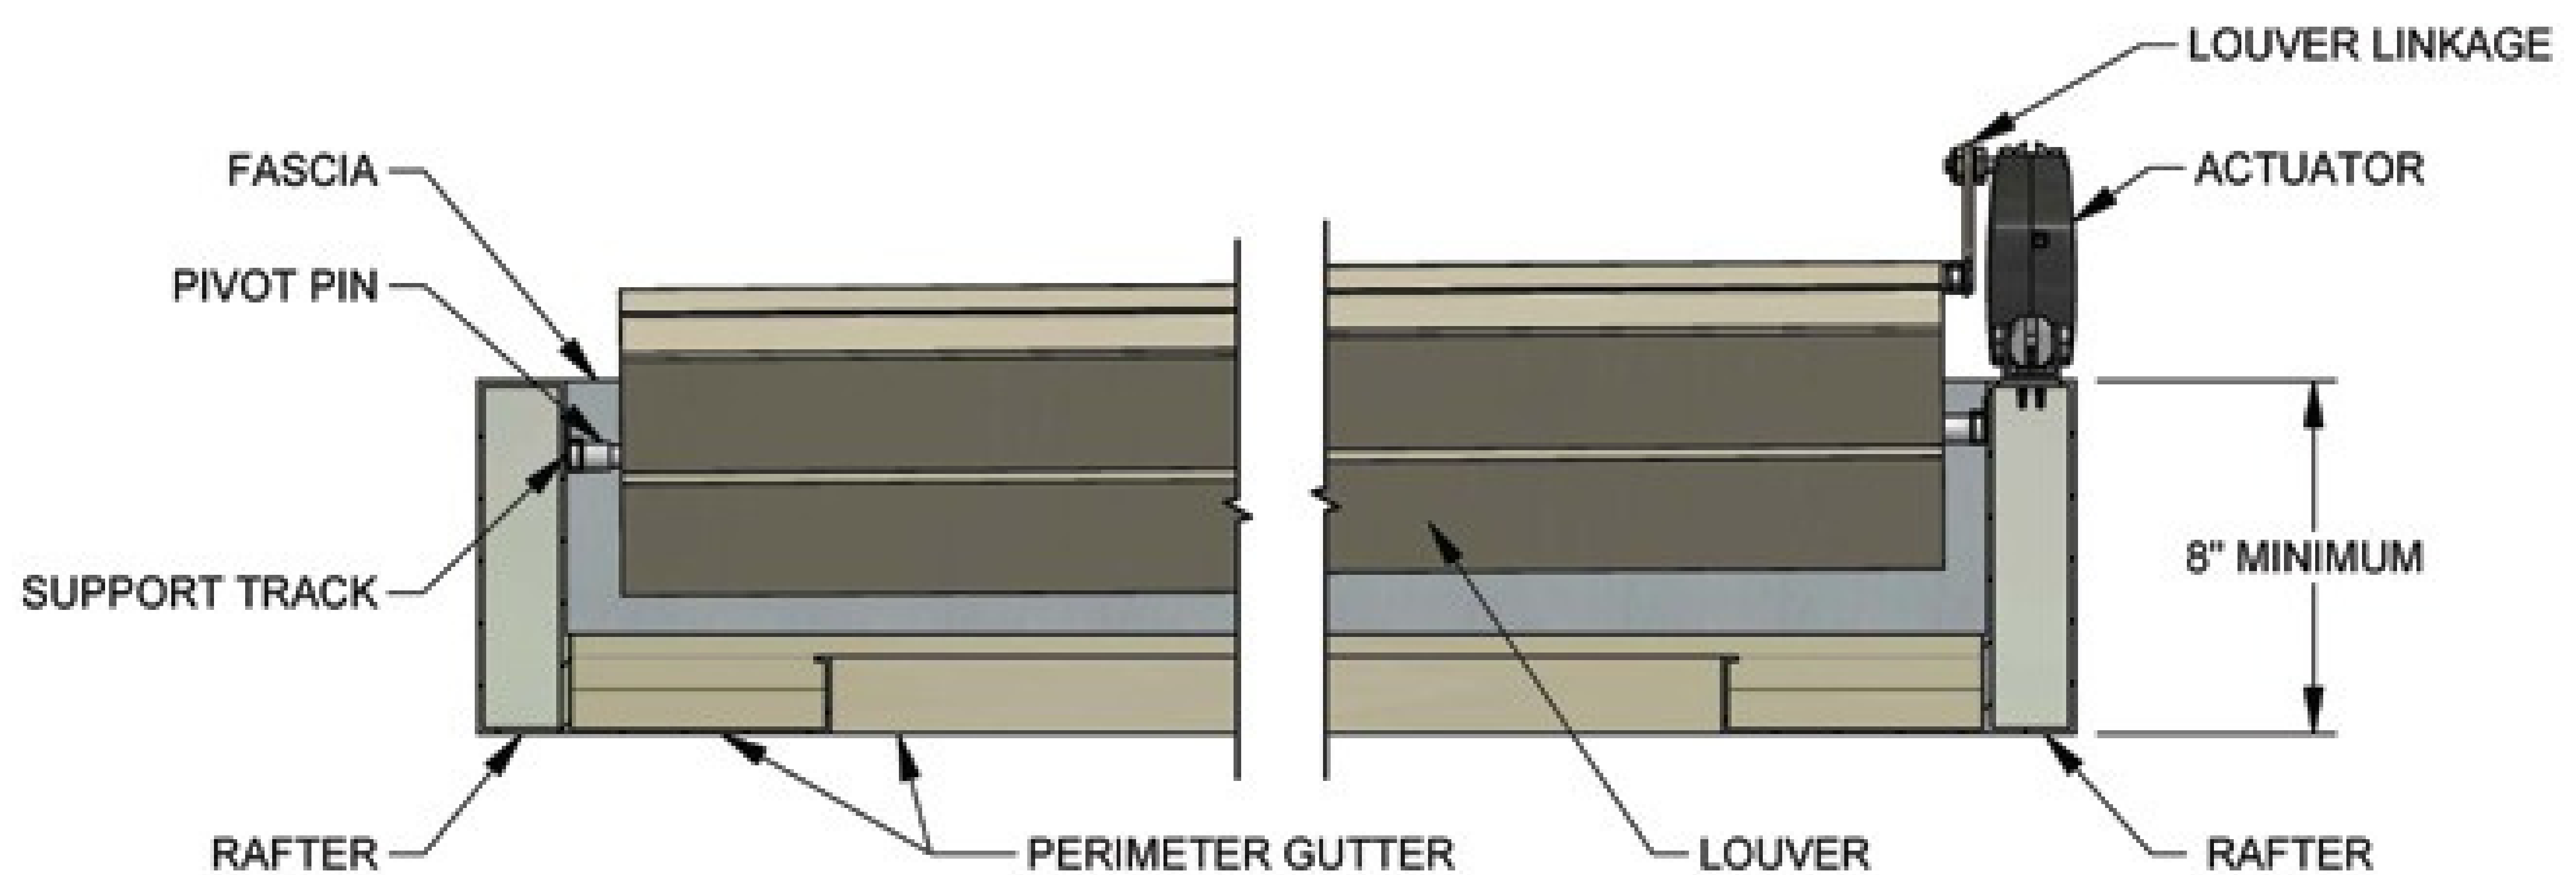

TECHNICAL SPECIFICATIONS

LOUVER / TRACK MATERIAL

6063-T6 Aluminum (All extrusions manufactured following Aluminum Association tolerances and to meet ASTM standards)

PIN MATERIAL

Self-lubricating, UV resistant Delrin®, by Dupont™

COATINGS

Electrostatically applied polymer enamel, oven baked at 400° to H-2H hardness. Excellent resistance to stains, scratches, dirt, and UV rays

EXTRUDED ALUMINUM POST AND BEAM

Post standard sizes: 4x4 and 6x6. Beam standard sizes: 2x8 and 2x10. Additional beam sizes available

LOAD RATING

Miami Dade County Wind Loading: ASCE 180 mph.
60 lb snow load

INSTALLATION

Project specific connection details and installation guides included with each system

OPENING ROOF SYSTEM COMPONENTS