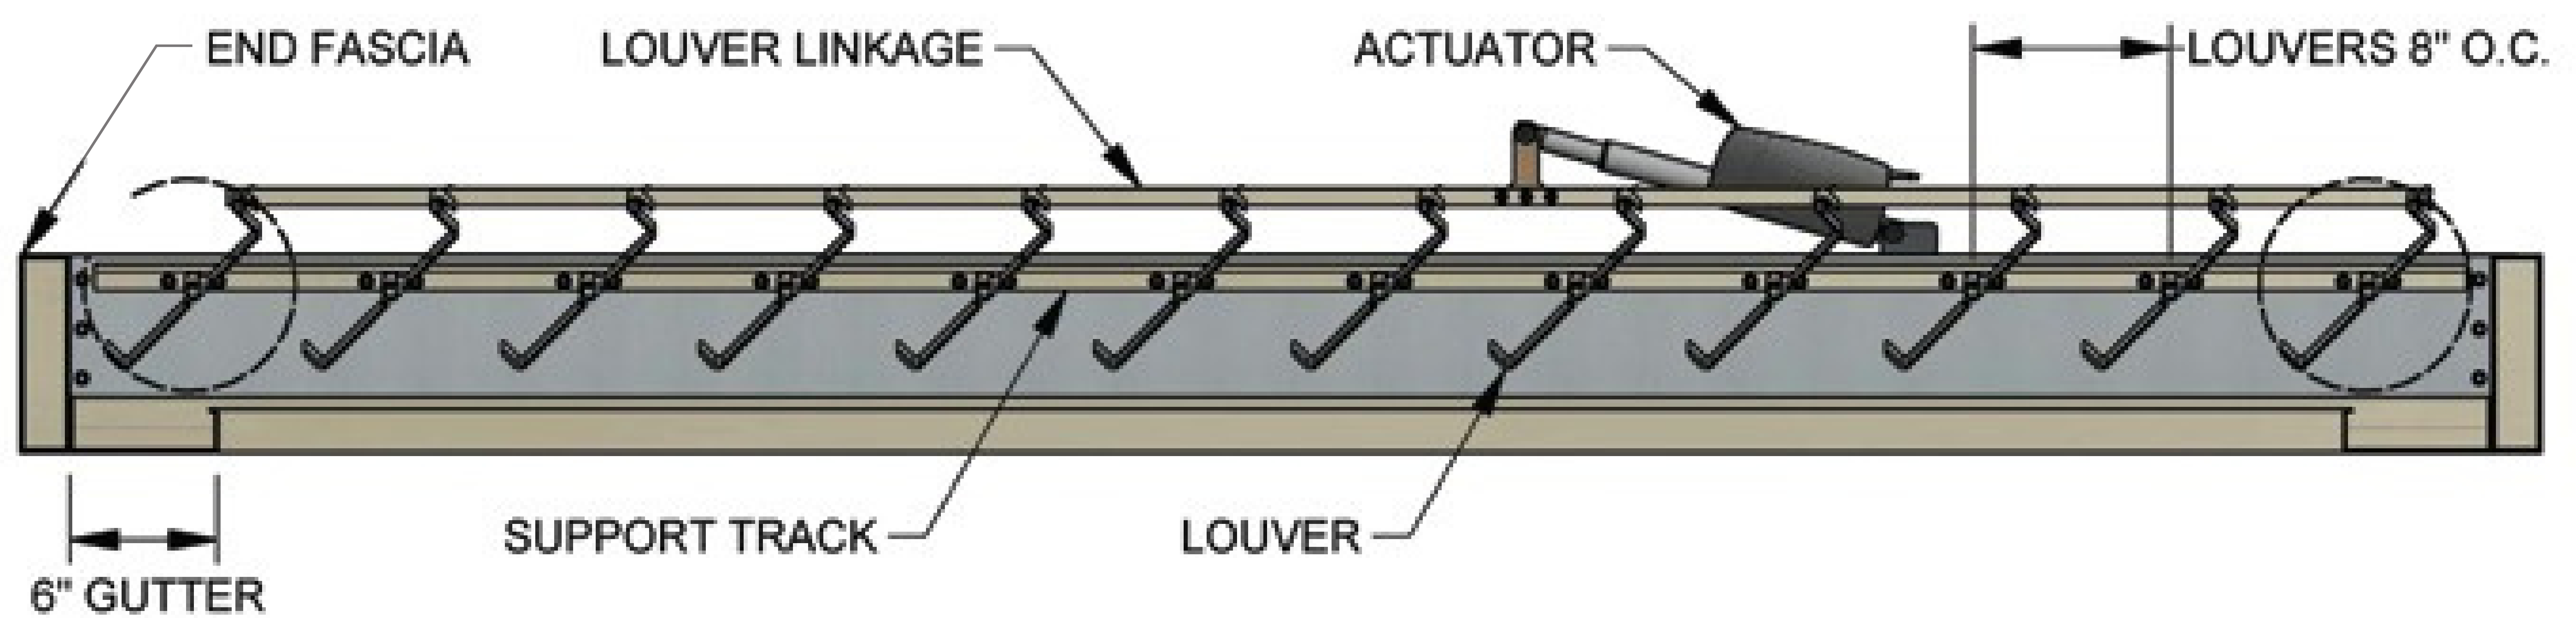

TECHNICAL SPECIFICATIONS

LOUVER / TRACK MATERIAL

6063-T6 Aluminum (All extrusions manufactured following Aluminum Association tolerances and to meet ASTM standards)

PIN MATERIAL

Self-lubricating, UV resistant Delrin®, by Dupont™

COATINGS

Electrostatically applied polymer enamel, oven baked at 400° to H-2H hardness. Excellent resistance to stains, scratches, dirt, and UV rays

EXTRUDED ALUMINUM POST AND BEAM

Post standard sizes: 4x4 and 6x6. Beam standard sizes: 2x8 and 2x10. Additional beam sizes available

LOAD RATING

Miami Dade County Wind Loading: ASCE 180 mph.
60 lb snow load

INSTALLATION

Project specific connection details and installation guides included with each system

OPENING ROOF SYSTEM COMPONENTS