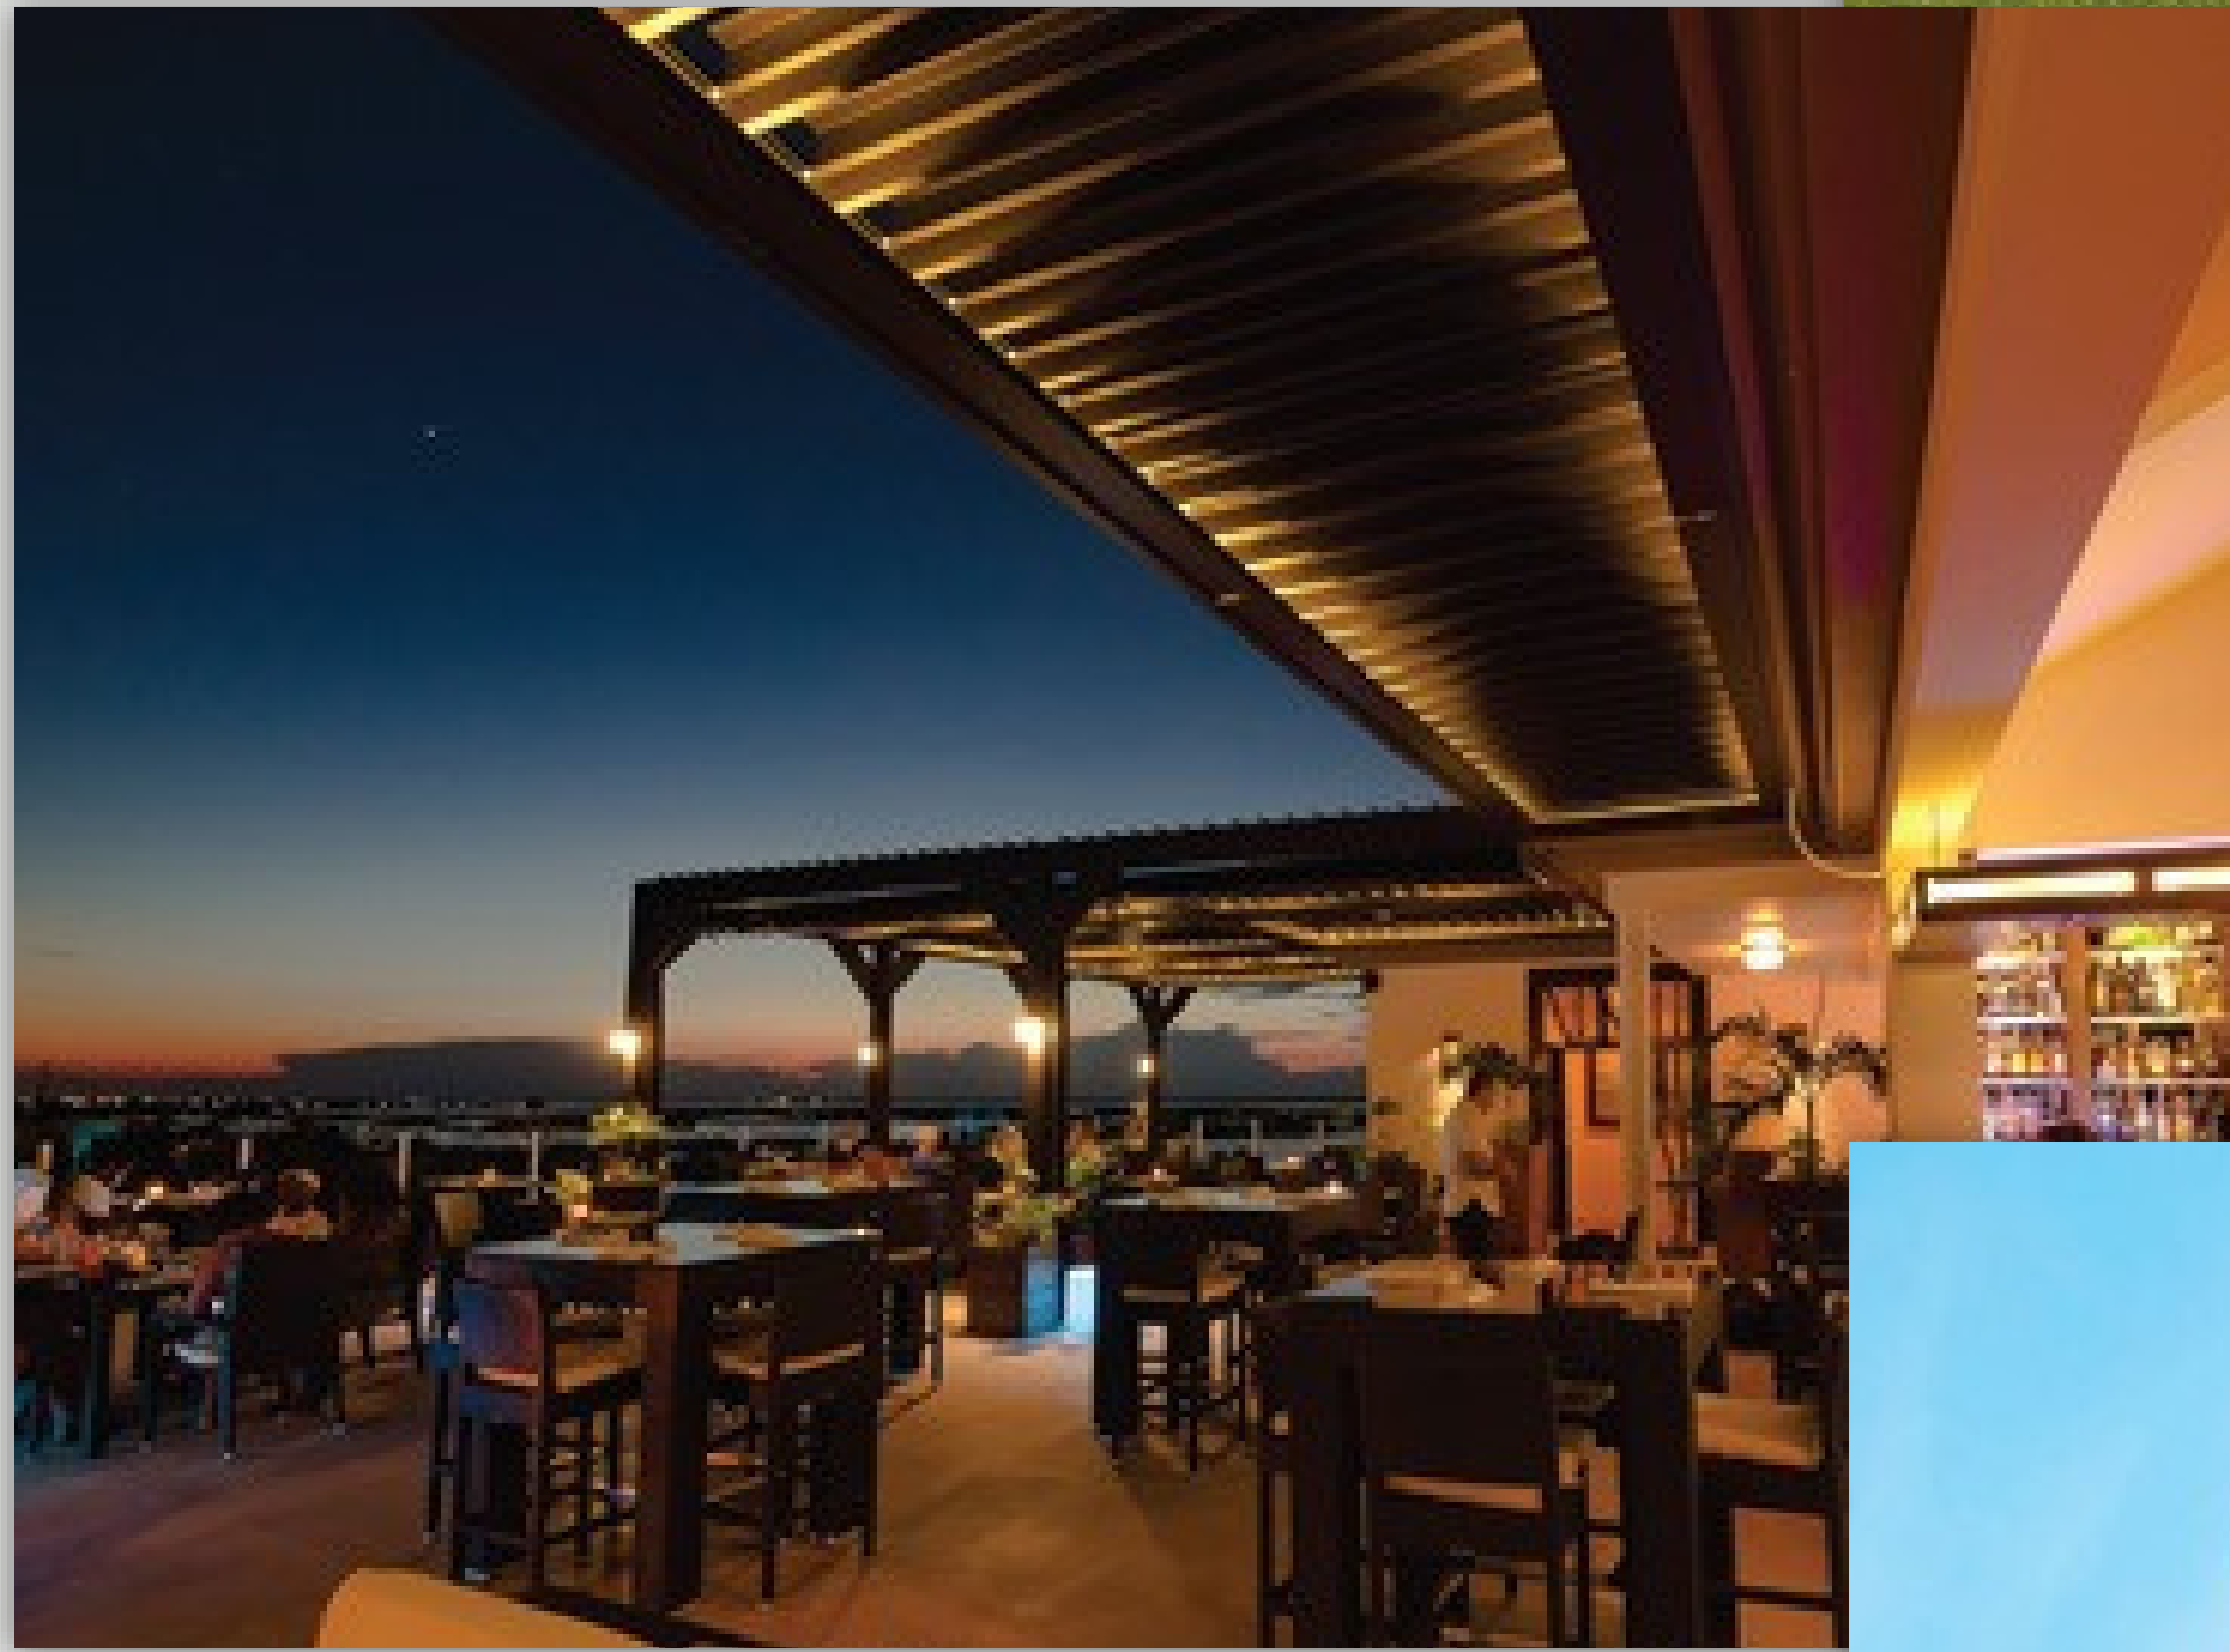

Luxury
Outdoor Living
"Rain or Shine"

LOUVERS MADE SMART

THE ULTIMATE ADJUSTABLE PATIO COVER SYSTEM
CONTEMPORARY DESIGN / SUN / SHADE / RAIN / TEMPERATURE CONTROL

A NEW ERA OF OUTDOOR CLIMATE CONTROL

The Luxury Outdoor Opening Roof is redefining Commercial and Residential outdoor living and dining areas. A unique system that provides variable shading, light, and protection from the rain

COMMERCIAL

- Restaurants: Increase profits with year 'round outdoor dining.
- Office buildings: outdoor community areas
- Shade Canopies

HOSPITALITY

- Poolside shade cabanas
- Guest dining areas
- Rooftop shade, pergolas, ramadas, lanais