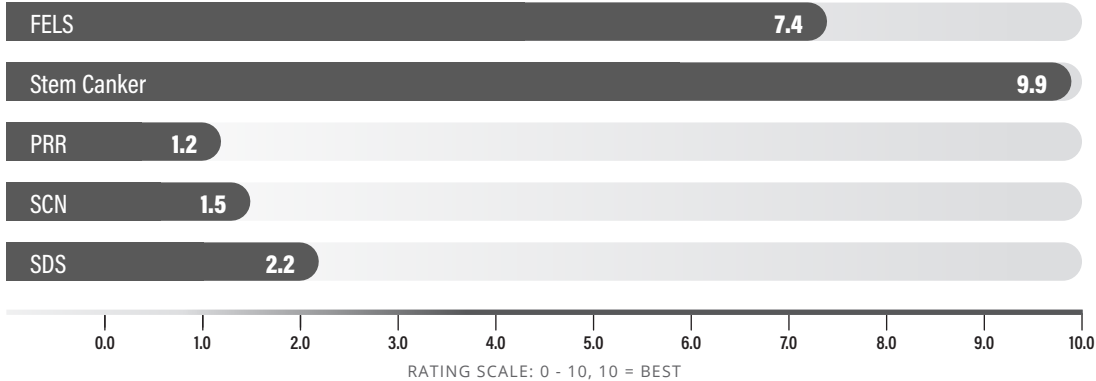

USG ELLIS

RELATIVE MATURITY 4.9

STRENGTHS

- Once USDA check variety
- Highest yielding of all traits at one time
- Short and bushy
- Great Double Crop bean

PRODUCERS

FULLER SEED AND SUPPLY

11262 HWY 49
POPLAR GROVE, AR 72374
(870) 829-3461

FANDRICH SUPPLY CO.

732 BELVIDERE ROAD
BELVIDERE, TN 37306
(931) 967-3377

HURT SEED CO., INC.

1210 INDUSTRIAL ROAD
HALLS, TN 38040
(731) 836-7574

AGRONOMIC TRAITS

Pubescence	Gray
Flower	White
Hilum	Buff
POD	Tan
Growth Type	Bushy
Growth Habit	Determinate
Height	Short

USG Seed is also available through
many local Ag Retailers and Farm Supply Stores

DISEASE CHARACTERISTICS

FIELD RATINGS

Salt	-	Average Seeds/Lb.	3300
Emergence	Great	Standability	Great