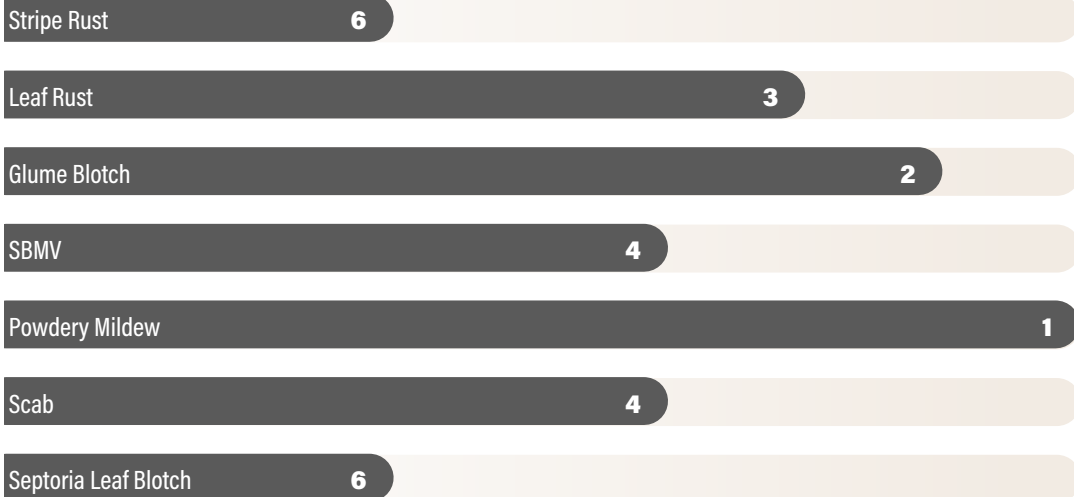

USG 3661

STRENGTHS

- Widely adapted
- Big beautiful heads
- Top line Foliar Disease resistance
- Great test weight

PRODUCERS

WHITE HAT SEED FARMS, INC.

HERTFORD, NC
(252) 264-2427

WILLOWDALE FARMS

JEFFERSON, MD
(240) 529-2742

AGRONOMIC TRAITS

Winter Hardiness	2
Standability	2
Tillering	3
Seed/Lb.	13,000

FIELD RATINGS

Maturity	Medium
Heading	Medium
Height	Medium-Short
Head Type	Awnletted
Test Weight	2

USG Seed is also available through
many local Ag Retailers and Farm Supply Stores

DISEASE CHARACTERISTICS

3205-C Highway 46 South
Dickson, TN 37055
800.505.3133 phone
931.996.4080 fax

usgseed.com | like us on | follow us on