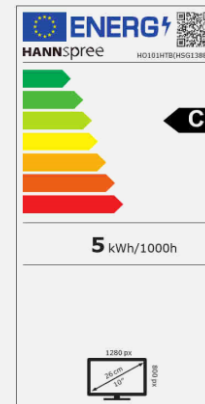

#### OTHER FEATURES

10 Points  
Touch

Touch to  
USB Link

Display Size	25,65 cm / 10.1" Diagonal
Panel Type	TFT – LED Backlight, IPS Panel (*)
Aspect Ratio	16:10
Resolution (H x V)	1280 x 800
Brightness	350 cd/m <sup>2</sup> (Panel) – 300 cd/m <sup>2</sup> (Monitor)
Contrast (Typ.)	800:1 (Typical)
Viewing Angle L/R; U/D	170° H / 170° V (CR >10)
Response Time	25 msec (Typ.)
Pixel Pitch	0,1695 (H) x 0,1695 (V) mm
Touch Type	Projected Capacitive Type – 10-Point Touch Material Glass + Glass (G+G)
Display Colors	16,7M Colors
Display Protection	Thickness 2 mm
Hardness / Transmittance	≥6H Toughened hard panel surface / ≥85%
IP Rating Level	IP 54 (Front), Water and Dust Protection *
Horizontal Frequency	30 ~ 55 kHz
Vertical Frequency	56 ~ 60 Hz
External Power Adapter	DC: 12Volt / 3A
Input 1	VGA (D-Sub)
Input 2	HDMI
Input 3	USB Type B (for Touch function)
Speakers	-
Power Consumption	On: 5W; Stand-by: 0,2W; Off: 0,2W
Product Dimensions	310,6 x 34,8 x 188,6 mm (W x D x H)
Packing Dimensions	370 x 90 x 237 mm (W x D x H)
Net / Gross Weight	1,9 Kg / 2,6 Kg

VESA Mounting	-
Controls	Power, Auto, (+), (-), Menu
Color	9300, 7500, 6500, User Mode
Preset Mode	N/A
On Screen Display	9 OSD Languages
LED Backlight life	20000 hours
Accessory	Power Adaptor; EU Power Cord (1,8m); USB Cable (1,8m); HDMI Cable (2m)
Orientation	Landscape, Portrait, Face-Up

Supplier's Name	HANNspree
Model Name	HO101HTB
Energy efficiency class for standard Dynamic Range (SDR)	C
Annual Energy Power Consumption (kWh/1000h)	5 kWh/1000h
On mode power demand for Standard Dynamic Range (SDR)	5 W
Off mode power demand (W)	0,2 W
Standby mode power demand (W)	0,2 W
Screen Diagonal (cm / inches)	25,65cm/10.1"
Resolution	1280 x 800