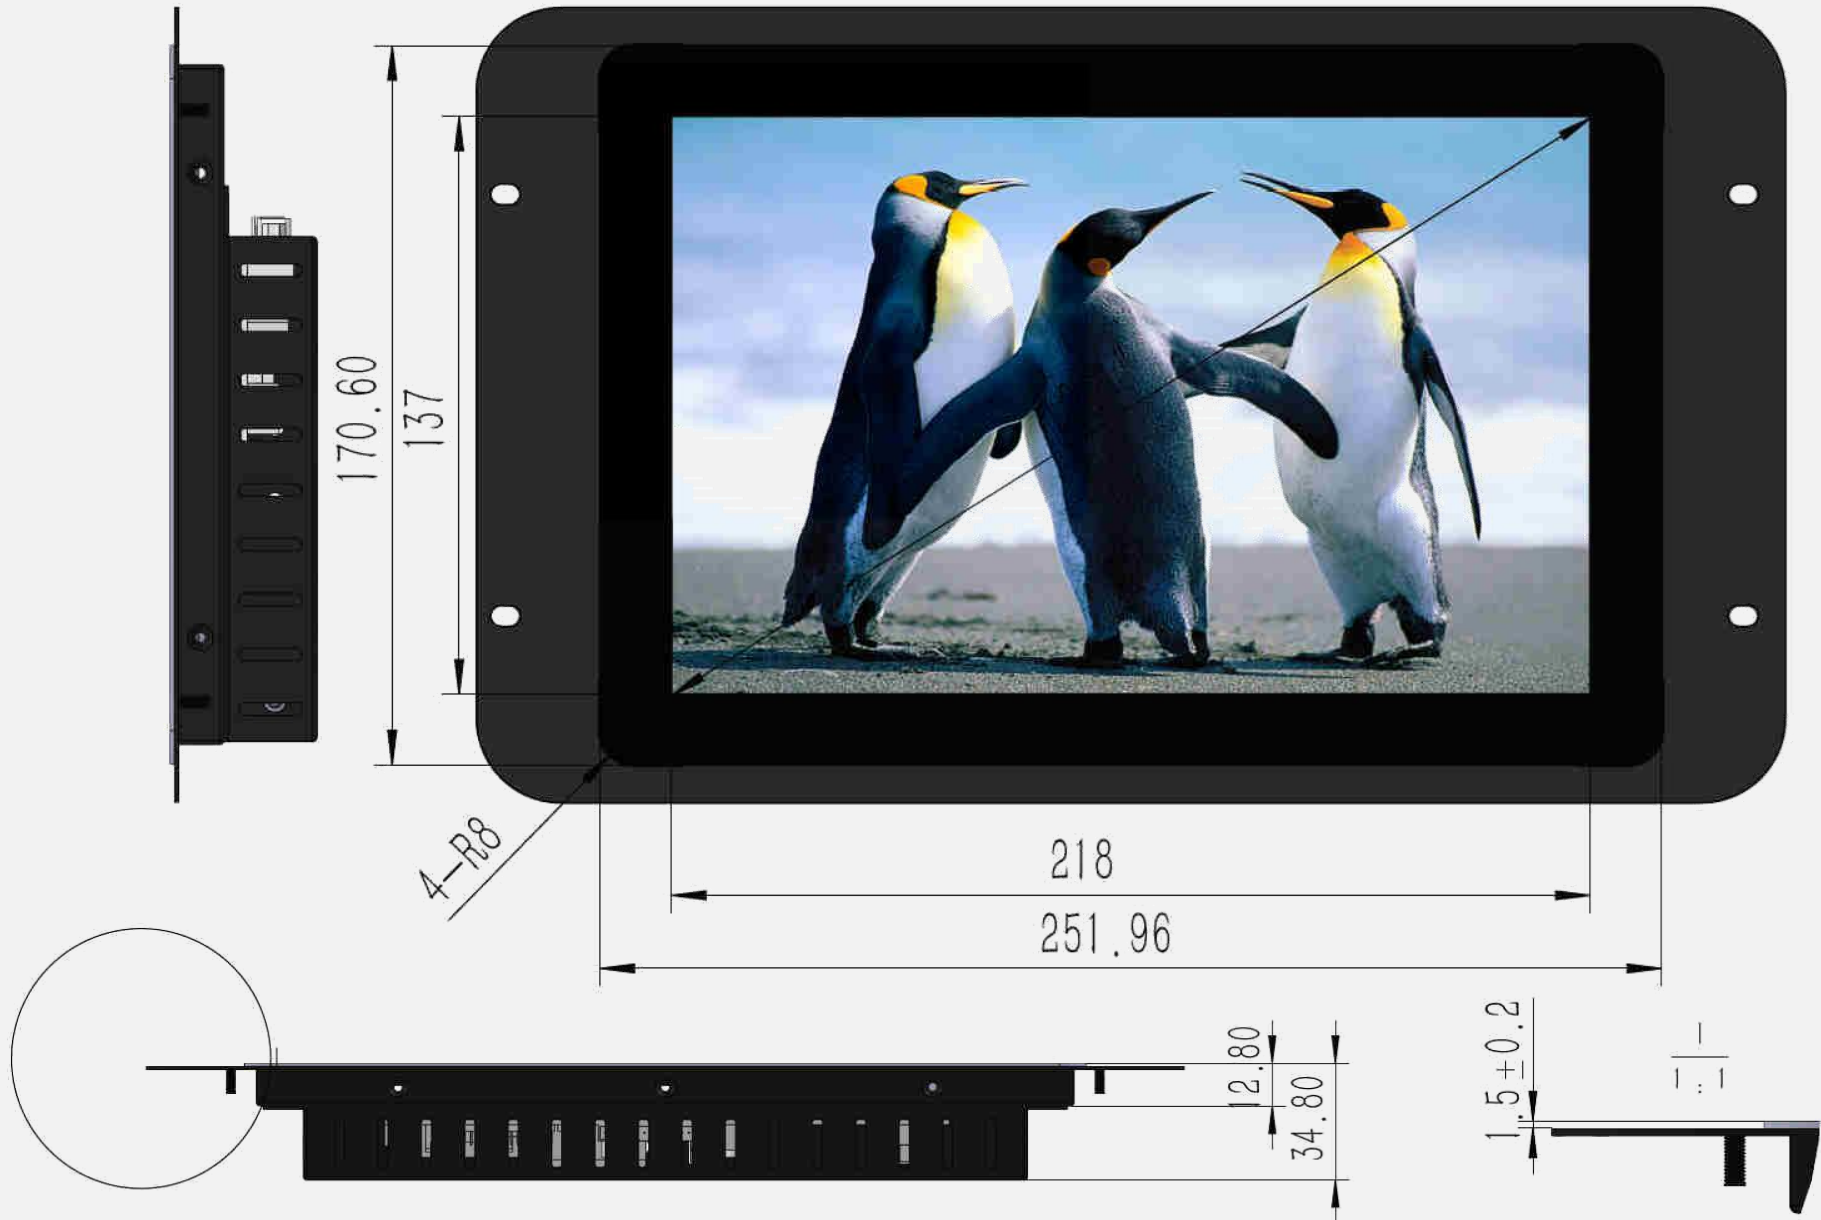

HANNspree

HO 101 HTB
10.1" Open Frame Touch Monitor

Experts in **Display**