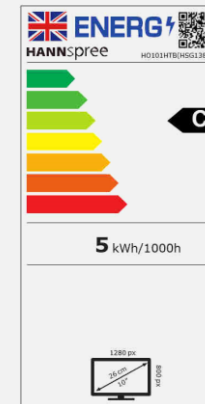

#### SIZE, RESOLUTION

10.1"  
16:10 Aspect Ratio

1280 x 800

#### OTHER FEATURES

10 Points  
Touch

Touch to  
USB Link

Display Size	25,65 cm / 10.1" Diagonal
Panel Type	TFT – LED Backlight, IPS Panel (*)
Aspect Ratio	16:10
Resolution (H x V)	1280 x 800
Brightness	350 cd/m <sup>2</sup> (Panel) – 300 cd/m <sup>2</sup> (Monitor)
Contrast (Typ.)	800:1 (Typical)
Viewing Angle L/R; U/D	170° H / 170° V (CR >10)
Response Time	25 msec (Typ.)
Pixel Pitch	0,1695 (H) x 0,1695 (V) mm
Touch Type	Projected Capacitive Type – 10-Point Touch Material Glass + Glass (G+G)
Display Colors	16,7M Colors
Display Protection	Thickness 2 mm
Hardness / Transmittance	≥6H Toughened hard panel surface / ≥85%
IP Rating Level	IP 54 (Front), Water and Dust Protection *
Horizontal Frequency	30 ~ 55 kHz
Vertical Frequency	56 ~ 60 Hz
External Power Adapter	DC: 12Volt / 3A
Input 1	VGA (D-Sub)
Input 2	HDMI
Input 3	USB Type B (for Touch function)
Speakers	-
Power Consumption	On: 5W; Stand-by: 0,2W; Off: 0,2W
Product Dimensions	310,6 x 34,8 x 188,6 mm (W x D x H)
Packing Dimensions	370 x 90 x 237 mm (W x D x H)
Net / Gross Weight	1,9 Kg / 2,6 Kg

VESA Mounting	-
Controls	Power, Auto, (+), (-), Menu
Color	9300, 7500, 6500, User Mode
Preset Mode	N/A
On Screen Display	9 OSD Languages
LED Backlight life	20000 hours
Accessory	Power Adaptor; EU Power Cord (1,8m); USB Cable (1,8m); HDMI Cable (2m)
Orientation	Landscape, Portrait, Face-Up

Supplier's Name	HANNspree
Model Name	HO101HTB
Energy efficiency class for standard Dynamic Range (SDR)	C
Annual Energy Power Consumption (kWh/1000h)	5 kWh/1000h
On mode power demand for Standard Dynamic Range (SDR)	5 W
Off mode power demand (W)	0,2 W
Standby mode power demand (W)	0,2 W
Screen Diagonal (cm / inches)	25,65cm/10.1"
Resolution	1280 x 800