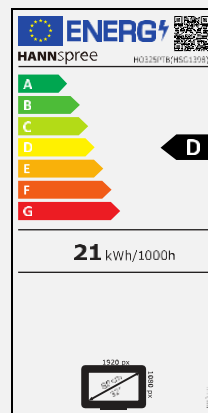

VESA Mounting	100 x 100 mm. VESA Screws: M6, 10mm (Max), pitch 1 Rear Cover Screws: M4, 10mm (Max), pitch 0,7 mm
Display Protection	Thickness 3±0,3 mm
Hardness / Transmittance	≥7H Toughened hard panel surface / ≥86%
IP Rating Level	IP 55 on surface (Front), Dust and Water Protection *
Controls	Menu, Up, Down, Bri (+), Vol (-), Input/Return, Power
LED Backlight life	30.000 hours
Accessory	EU and UK Power Cables; HDMI Cable (1.5m); USB Cable for Touch (1,8m); Quick Start Guide, Warranty Card
On Screen Display	15 Languages
Color	Warm, Nature, Cool, User's Mode
Preset Mode	PC, Movie, Game, ECO Modes
Housing	Material: Sheet Metal, Color: Black
Orientation	Landscape, Portrait, Face-Up

Supplier's Name	HANNspree
Model Name	HO325PTB
Energy efficiency class for standard Dynamic Range (SDR)	D
Annual Energy Power Consumption (kWh/1000h)	21 kWh/1000h
On mode power demand for Standard Dynamic Range (SDR)	21 W
Off mode power demand (W)	0,2 W
Standby mode power demand (W)	0,3 W
Screen Diagonal (cm / inches)	80cm / 31.5"
Resolution	1920 x 1080

PART. NO.:
HO 325 PTB

4 711404 023002 >