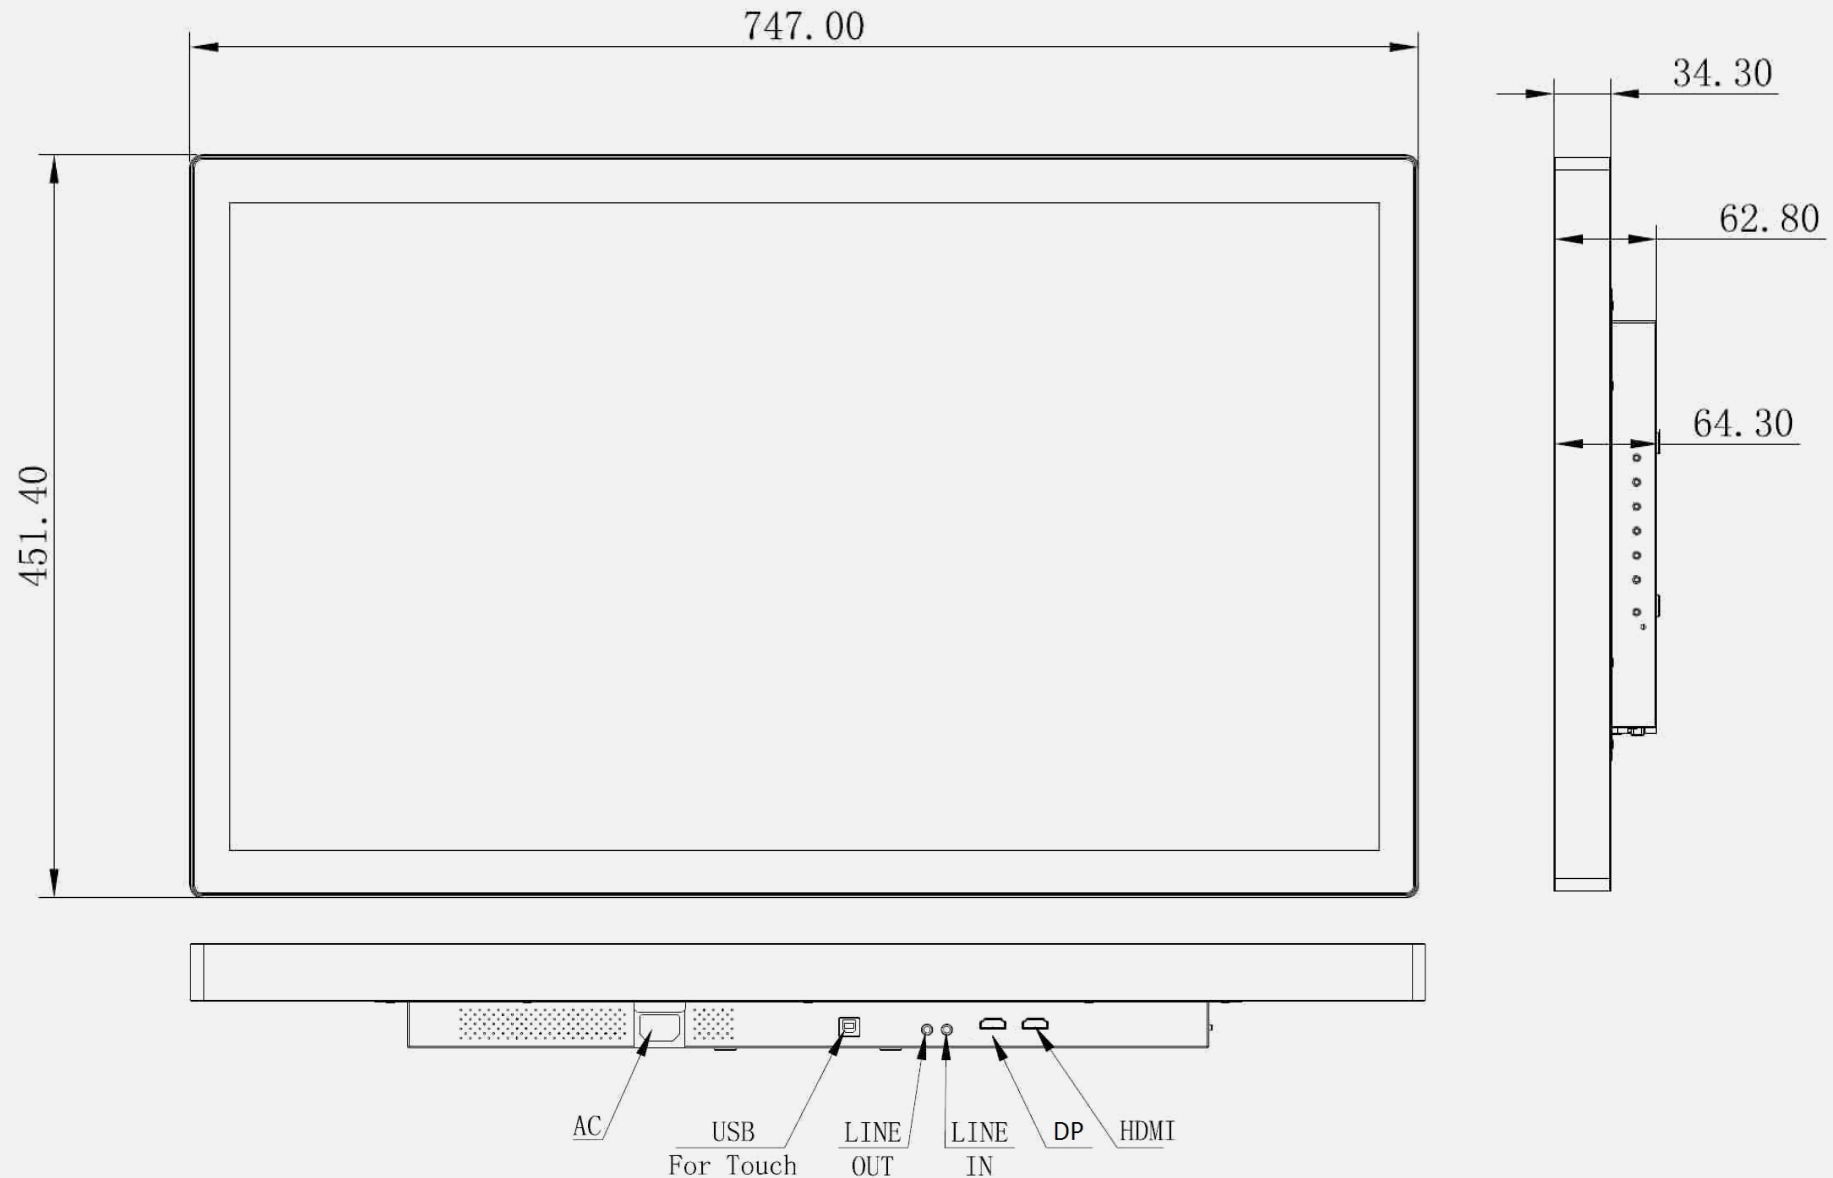

HO 325 PTB 32" Open Frame Touch Monitor