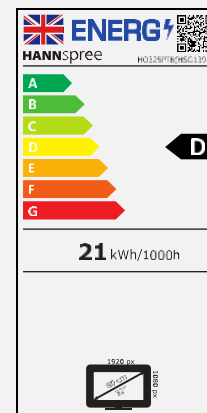

VESA Mounting	100 x 100 mm. VESA Screws: M6, 10mm (Max), pitch 1 Rear Cover Screws: M4, 10mm (Max), pitch 0,7 mm
Display Protection	Thickness 3±0,3 mm
Hardness / Transmittance	≥7H Toughened hard panel surface / ≥86%
IP Rating Level	IP 55 on surface (Front), Dust and Water Protection *
Controls	Menu, Up, Down, Bri (+), Vol (-), Input/Return, Power
LED Backlight life	30.000 hours
Accessory	EU and UK Power Cables; HDMI Cable (1.5m); USB Cable for Touch (1,8m); Quick Start Guide, Warranty Card
On Screen Display	15 Languages
Color	Warm, Nature, Cool, User's Mode
Preset Mode	PC, Movie, Game, ECO Modes
Housing	Material: Sheet Metal, Color: Black
Orientation	Landscape, Portrait, Face-Up

Supplier's Name	HANNspree
Model Name	HO325PTB
Energy efficiency class for standard Dynamic Range (SDR)	D
Annual Energy Power Consumption (kWh/1000h)	21 kWh/1000h
On mode power demand for Standard Dynamic Range (SDR)	21 W
Off mode power demand (W)	0,2 W
Standby mode power demand (W)	0,3 W
Screen Diagonal (cm / inches)	80cm / 31.5"
Resolution	1920 x 1080

PART. NO.:
HO 325 PTB

4 711404 023002 >