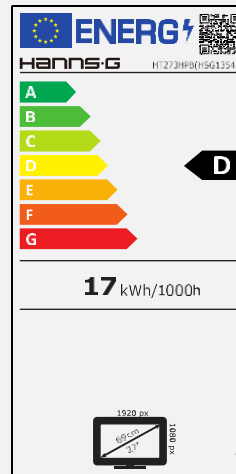

68,6 cm / 27"

Part. No.: HT 273 HPB

SIZE, RESOLUTION

27"
16:9 Aspect Ratio

Full HD
1920 x 1080

CONNECTIVITY, SPEAKER

HDMI
VGA

Built-In
Stereo Speaker

Display Size	68,6cm / 27" Diagonal
Panel Type	TFT – LED Backlight
Aspect Ratio	16:9
Resolution (H x V)	1920 x 1080 Full HD
Brightness	300 cd/m ² (Panel) – 258 cd/m ² (Monitor)
Contrast (Typ.)	1.000:1 (Typical)
Contrast (Active)	80.000.000:1 (Active)
Viewing Angle L/R; U/D	178° H – 178° V (CR > 10)
Response Time	8 msec (Typical)
Pixel Pitch	0,311 (H) x 0,311 (V) mm
Touch Type	Projected Capacitive Type – 10 Point Touch
Display Colors	16.7M Colors
Horizontal Frequency	31 ~ 80 kHz
Vertical Frequency	56 ~ 75 Hz
Max Display Frequency	1920 x 1080 @ 60Hz
Input 1	D-Sub (VGA)
Input 2	HDMI
Input 3	-
Buil-in Speakers	Yes, 2W x 2; Earphone Audio Out x 1
Power Consumption	On: 16,5W; Stand-by: 0,3W; Off: 0,3W
Power Range	External Power Supply. Input: AC 100 ~ 240 Volt; 50 ~ 60 Hz. Output: 12V – 3A
Product Dimensions	653,2 x 52,1 x 410,7 mm (W x D x H)
Packing Dimensions	720 x 144 x 525 (W x D x H)
Net / Gross Weight	7,1 Kg / 8,36 Kg
Bezel & Color Plan	Front bezel, back-cover, hinge-cover, IO-cover, TP-cover, black texture

VESA Mounting	100 x 100 mm
Monitor Stand	Smart Adjustable Stand ("book" type)
Tilt / Kensington Lock	10° ~ 55° / Yes
Display Protection	Thickness 2,0 mm
Hardness / Transmittance	≥7H Toughened hard panel surface / ≥86%
Controls	Menü, Bri (+), Vol (-), Input/Enter, Power
Color	Warm, Natural, Cool, User Mode
Preset Mode	PC, Movie, Game, ECO Modes
On Screen Display	12 OSD Languages
Accessory	Power Supply with Cable; HDMI Cable (1,5m); USB Cable (1,8m); Warranty Card; Quick Start Guide
Orientation	Landscape, Portrait