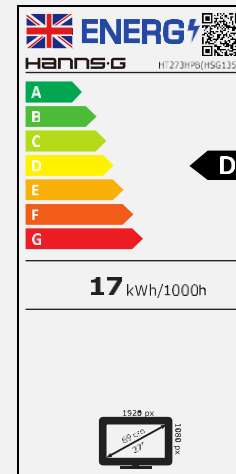

68,6 cm / 27"

Part. No.: HT 273 HPB

SIZE, RESOLUTION

27"
16:9 Aspect Ratio

Full HD
1920 x 1080

CONNECTIVITY, SPEAKER

HDMI
VGA

Built-In
Stereo Speaker

VIEWING ANGLE, VESA

178° Ultra-Wide
Viewing Angle

VESA
Wall-Mountable

TOUCH DISPLAY FEATURES

10 Point
Touch

USB
Link

7H
toughened
hard panel surface

Adj
Stand

Display Size	68,6cm / 27" Diagonal
Panel Type	TFT – LED Backlight
Aspect Ratio	16:9
Resolution (H x V)	1920 x 1080 Full HD
Brightness	300 cd/m ² (Panel) – 258 cd/m ² (Monitor)
Contrast (Typ.)	1.000:1 (Typical)
Contrast (Active)	80.000.000:1 (Active)
Viewing Angle L/R; U/D	178° H – 178° V (CR > 10)
Response Time	8 msec (Typical)
Pixel Pitch	0,311 (H) x 0,311 (V) mm
Touch Type	Projected Capacitive Type – 10 Point Touch
Display Colors	16.7M Colors
Horizontal Frequency	31 ~ 80 kHz
Vertical Frequency	56 ~ 75 Hz
Max Display Frequency	1920 x 1080 @ 60Hz
Input 1	D-Sub (VGA)
Input 2	HDMI
Input 3	-
Buil-in Speakers	Yes, 2W x 2; Earphone Audio Out x 1
Power Consumption	On: 16,5W; Stand-by: 0,3W; Off: 0,3W
Power Range	External Power Supply. Input: AC 100 ~ 240 Volt; 50 ~ 60 Hz. Output: 12V – 3A
Product Dimensions	653,2 x 52,1 x 410,7 mm (W x D x H)
Packing Dimensions	720 x 144 x 525 (W x D x H)
Net / Gross Weight	7,1 Kg / 8,36 Kg
Bezel & Color Plan	Front bezel, back-cover, hinge-cover, IO-cover, TP-cover, black texture

VESA Mounting	100 x 100 mm
Monitor Stand	Smart Adjustable Stand ("book" type)
Tilt / Kensington Lock	10° ~ 55° / Yes
Display Protection	Thickness 2,0 mm
Hardness / Transmittance	≥7H Toughened hard panel surface / ≥86%
Controls	Menü, Bri (+), Vol (-), Input/Enter, Power
Color	Warm, Natural, Cool, User Mode
Preset Mode	PC, Movie, Game, ECO Modes
On Screen Display	12 OSD Languages
Accessory	Power Supply with Cable; HDMI Cable (1,5m); USB Cable (1,8m); Warranty Card; Quick Start Guide
Orientation	Landscape, Portrait