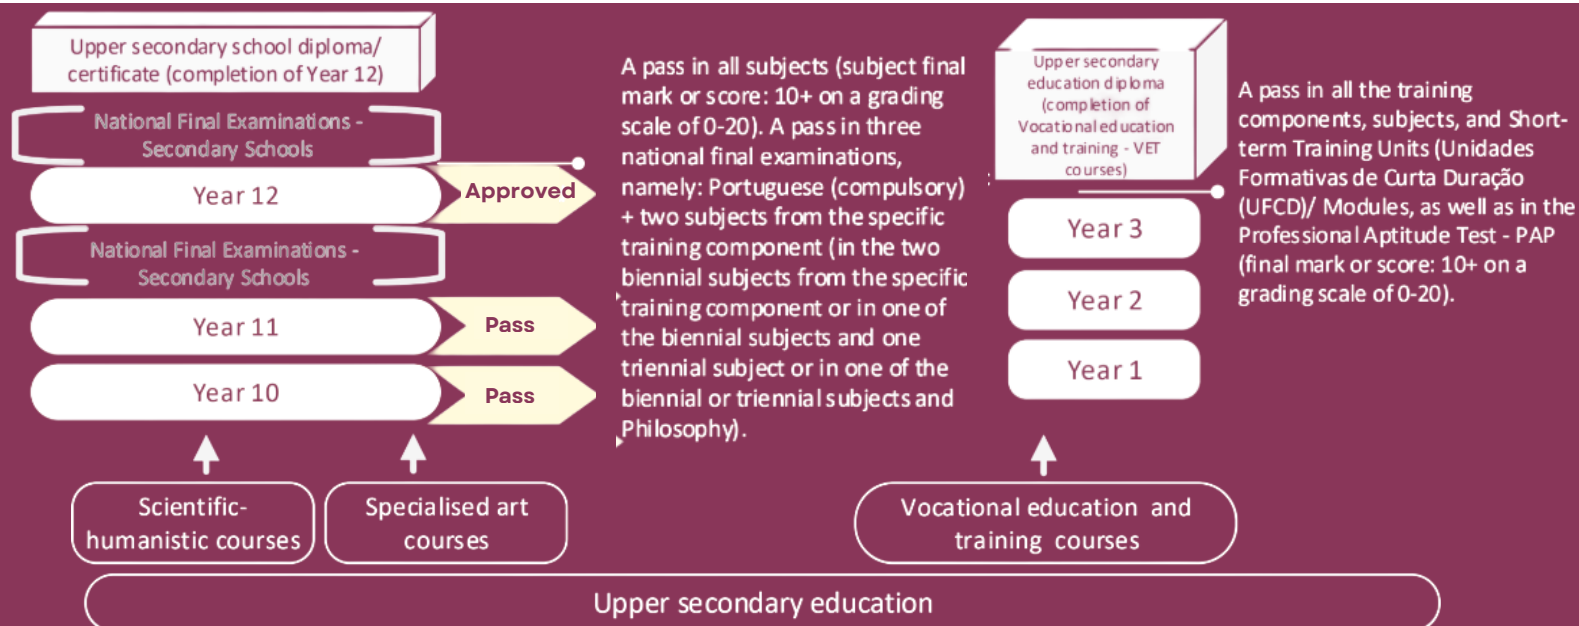

Learning at ESMAVC

Day School / Secondary Level Science and Humanities Courses

- Science and Technology
- Socioeconomic Sciences
- Languages and Humanities
- Visual Arts
- Regular Subjects Articulated with a
- Dance Subject (Ensino Articulado)

Vocational Courses

- Cookery / Pastry

Night School / Secondary Level courses

- Adult education and training courses (EFA)

Other Courses

- Portuguese as a Host Language courses (PLA)
- English for Beginners

Helpful Institutions Nearby

- **Passa Sabi:** Cultural, social and sports association for children, teens and adults in Bairro do Rêgo.
- **AIMA:** Supports migrants and international students in their social, educational, and cultural integration in Portugal.

School History

1885: Founded as a school for women.

1906: Became the first secondary school for women in Portugal.

1933-34: Relocated to its current building and renamed Maria Amália Vaz de Carvalho Secondary School.

1975-76: Became a co-ed school (with female and male students).

Events scheduled for 2025/2026

Commemorating International Human Rights Day
- Decembe 10, 2025

St. Martin's and traditional tales exposition
- November 13, 2025

World Diversity Day - May, 21 2026

Theatre Trip "A Farsa de Inês Pereira"
- March 2, 2026

Old Lisbon Tour - 2nd semester

Escola Secundária
Maria Amália
Vaz de Carvalho

Create, Innovate, Act