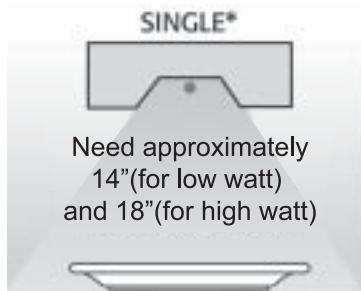

**Electrical Information:**

Specify voltage and wattage; also, infinite control or toggle switch (or remote control units that are operated by optional remote control kits). Remote control units use separate/ optional remote control kits to allow for maximum installation flexibility. Up to 3 remote units can be controlled by a single triple remote control kit. Sizes above 60" are only available in 208/240V versions.

**Shipping:**

FOB: Dallas, TX 75226

	Size	Single			Single Lighted		
		Watts	lbs	kg	Watts	lbs	kg
High Wattage	18"	400	7	3.2	480	7	3.2
	24"	575	7	3.2	655	8	3.6
	30"	760	8	3.6	840	9	4.1
	36"	920	9	4.1	1080	11	5.0
	42"	1100	12	5.4	1260	12	5.4
	48"	1265	12	5.4	1425	12	5.4
	54"	1425	13	5.9	1585	14	6.4
	60"	1610	14	6.4	1850	15	6.8
	66"	1800 (208/240V)	16	7.3	2040 (208/240V)	17	7.7
	72"	1980 (208/240V)	17	7.7	2220 (208/240V)	18	8.2
Low Wattage	18"	250	5	2.3	330	6	2.7
	24"	350	7	3.2	430	8	3.6
	30"	450	8	3.6	530	9	4.1
	36"	575	9	4.1	735	11	5.0
	42"	675	11	5.0	835	12	5.4
	48"	800	12	5.4	960	12	5.4
	54"	925	13	5.9	1085	14	6.4
	60"	1050	14	6.4	1290	15	6.8
	66"	1160 (208/240V)	16	7.3	1400 (208/240V)	17	7.7
	72"	1275 (208/240V)	17	7.7	1515 (208/240V)	18	8.2
	84"	2050 (208/240V)	20	9.5	2370 (208/240V)	21	9.5
	96"	2400 (208/240V)	23	10.4	2720 (208/240V)	24	10.9

**Overall Dimensions:**

FDD and FDDL models are 15" wide

- FD-18 & FDL-18: 18.26" (46.3 cm)      FD-54 & FL-54: 54.26" (137.8 cm)
- FD-24 & FDL-24: 24.26" (61.6 cm)      FD-60 & FDL-60: 60.26" (153.0 cm)
- FD-30 & FDL-30: 30.26" (76.8 cm)      FD-66 & FDL-66: 66.26" (168.2 cm)
- FD-36 & FDL-36: 36.26" (92.0 cm)      FD-72 & FDL-72: 72.26" (183.5 cm)
- FD-42 & FDL-42: 42.26" (107.3 cm)      FD-84 & FDL-84: 84.26" (214.0 cm)
- FD-48 & FDL-48: 48.26" (122.5 cm)      FD-96 & FDL-96: 96.26" (244.4 cm)