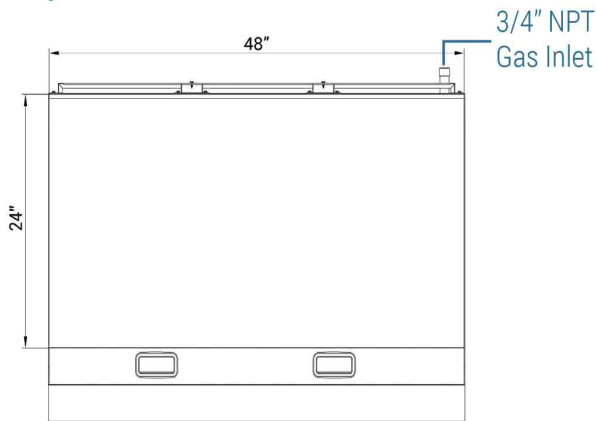

HIGH QUALITY STAINLESS STEEL & ROBUST DESIGN

* All measures are presented in Inches

GRIDDLE MODEL	DIMENSION		
	Width	Depth	Height
ZCGMA48	48 in	33 1/2 in	15 1/4 in

Los Angeles | San Francisco | Dallas
Houston | Florida | Chicago | New Jersey

+1(708) 590-9543

info@zuilex.com

www.zuilex.com

DETAILS & SPECIFICATIONS

ZCGMA48

Front View

GAS SOURCE	NG/Propane
WORK AREA	47.83x24.02in
BURNER	4 count
SINGLE BURNER	30000 BTU/H
COMBINED	120000 BTU/H
GAS PRESSURE	NG: 4 "WC Propane: 10 "WC
NOZZEL	NG: 37# Propane: 51#
CONTAINER FITMENT	110

Top View

Side View

Model	Packaging Dimensions (inches)			Net Weight (lbs)	Ship Weight (lbs)
	W	D	H		
ZCGMA48	50 1/4"	36 1/4"	20 1/2"	515.88	555.57

Los Angeles | San Francisco | Dallas
Houston | Florida | Chicago | New Jersey