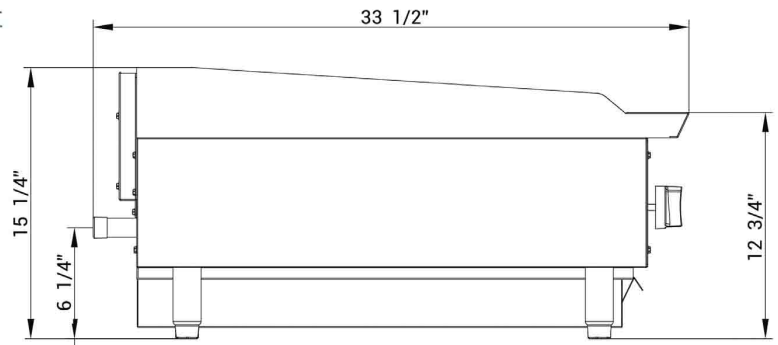

HIGH QUALITY STAINLESS STEEL & ROBUST DESIGN

* All measures are presented in Inches

GRIDDLE MODEL	DIMENSION		
	Width	Depth	Height
ZCGMA48	48 in	33 1/2 in	15 1/4 in

Los Angeles | San Francisco | Dallas
Houston | Florida | Chicago | New Jersey

+1(708) 590-9543

info@zuilex.com

www.zuilex.com

DETAILS & SPECIFICATIONS

ZCGMA48

Front View

GAS SOURCE	NG/Propane
WORK AREA	47.83x24.02in
BURNER	4 count
SINGLE BURNER	30000 BTU/H
COMBINED	120000 BTU/H
GAS PRESSURE	NG: 4 "WC Propane: 10 "WC
NOZZEL	NG: 37# Propane: 51#
CONTAINER FITMENT	110

Top View

Side View

Model	Packaging Dimensions (inches)			Net Weight (lbs)	Ship Weight (lbs)
	W	D	H		
ZCGMA48	50 1/4"	36 1/4"	20 1/2"	515.88	555.57

Los Angeles | San Francisco | Dallas
Houston | Florida | Chicago | New Jersey