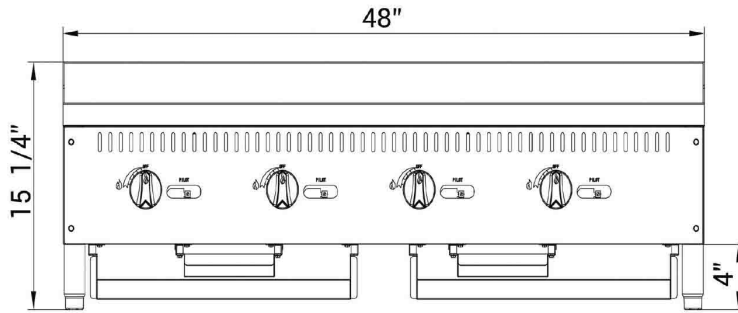

HIGH QUALITY STAINLESS STEEL & ROBUST DESIGN

* All measures are presented in Inches

GRIDDLE MODEL	DIMENSION		
	Width	Depth	Height
ZCGMA48	48 in	33 1/2 in	15 1/4 in

Los Angeles | San Francisco | Dallas
Houston | Florida | Chicago | New Jersey

+1(708) 590-9543

info@zuilex.com

www.zuilex.com

DETAILS & SPECIFICATIONS

ZCGMA48

Front View

GAS SOURCE	NG/Propane
WORK AREA	47.83x24.02in
BURNER	4 count
SINGLE BURNER	30000 BTU/H
COMBINED	120000 BTU/H
GAS PRESSURE	NG: 4 "WC Propane: 10 "WC
NOZZEL	NG: 37# Propane: 51#
CONTAINER FITMENT	110

Top View

Side View

Model	Packaging Dimensions (inches)			Net Weight (lbs)	Ship Weight (lbs)
	W	D	H		
ZCGMA48	50 1/4"	36 1/4"	20 1/2"	515.88	555.57

Los Angeles | San Francisco | Dallas
Houston | Florida | Chicago | New Jersey