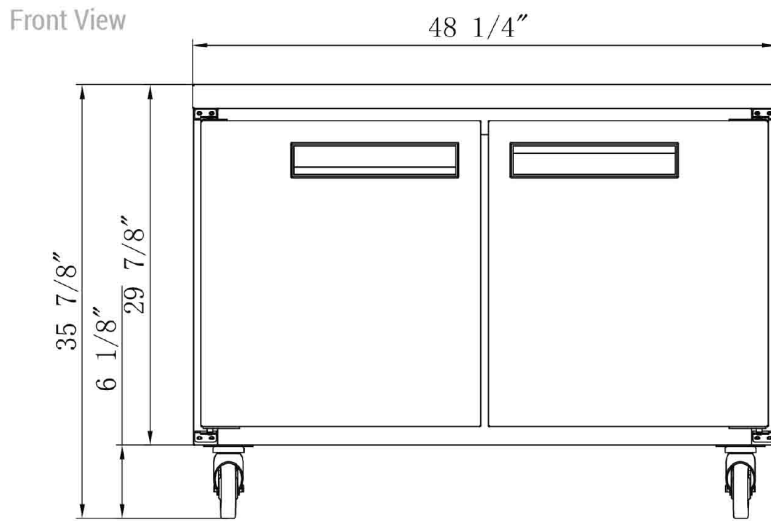

DETAILS & SPECIFICATIONS

UNDERCOUNTER ZUC29R

Rated Voltage	220V
Rated Frequency	50 Hz
Total Input Power	280W
Total Current	2.4A
Total Capacity	12.21 cu ft
Climatic Category	4-5
Protection Type	I
Design Pressure High Side	300 PSIG
Design Pressure Low Side	150 PSIG
Insulation Blowing Gas	C-Pentane
Refrigerant	R290/3.17oz

MODEL	EXTERNAL DIMENSION WXDXH (INCHES)	PACKAGING DIMENSION WXDXH (INCHES)	PRODUCT NET WEIGHT	# OF SHELVES	40HQ CONTAINER CERT.
ZUC29R	48 1/4 x 31 1/2 x 36	49 5/8 x 33 1/8 x 39 3/8	211 lbs	2	46

Los Angeles | San Francisco | Dallas
Houston | Florida | Chicago | New Jersey

+1(708) 590-9543

info@zuilex.com

www.zuilex.com