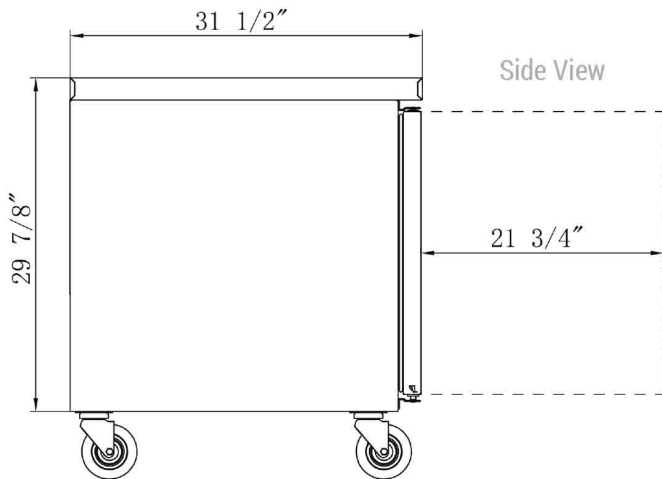

DETAILS & SPECIFICATIONS

UNDERCOUNTER ZUC29R

Rated Voltage	220V
Rated Frequency	50 Hz
Total Input Power	280W
Total Current	2.4A
Total Capacity	12.21 cu ft
Climatic Category	4-5
Protection Type	I
Design Pressure High Side	300 PSIG
Design Pressure Low Side	150 PSIG
Insulation Blowing Gas	C-Pentane
Refrigerant	R290/3.17oz

MODEL	EXTERNAL DIMENSION WXDXH (INCHES)	PACKAGING DIMENSION WXDXH (INCHES)	PRODUCT NET WEIGHT	# OF SHELVES	40HQ CONTAINER CERT.
ZUC29R	48 1/4 x 31 1/2 x 36	49 5/8 x 33 1/8 x 39 3/8	211 lbs	2	46

Los Angeles | San Francisco | Dallas
Houston | Florida | Chicago | New Jersey

+1(708) 590-9543

info@zuilex.com

www.zuilex.com