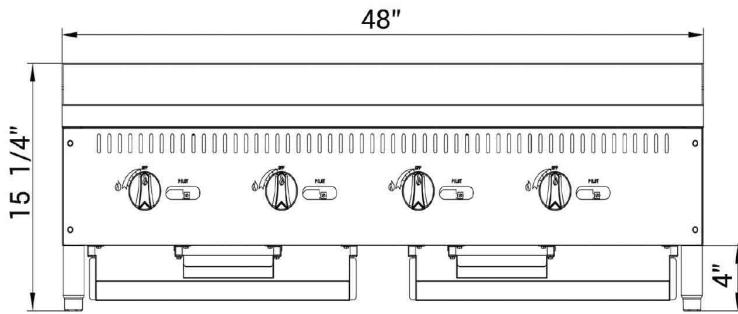

HIGH QUALITY STAINLESS STEEL & ROBUST DESIGN

* All measures are presented in inches

GRIDDLE MODEL	DIMENSION		
	Width	Depth	Height
ZCGM48	48 in	30 in	15 1/4 in

Los Angeles | San Francisco | Dallas
Houston | Florida | Chicago | New Jersey

+1(708) 590-9543

info@zuilex.com

www.zuilex.com

DETAILS & SPECIFICATIONS

ZCGM48

Front View

GAS SOURCE	NG/Propane
WORK AREA	47.86" x 20.50"
BURNER	4 count
SINGLE BURNER	30000 BTU/H
COMBINED	120000 BTU/H
GAS PRESSURE	NG: 4 "WC Propane: 10 "WC
NOZZEL	NG: 37# Propane: 51#
CONTAINER FITMENT	115

Top View

Side View

Model	Packaging Dimensions (inches)			Net Weight (lbs)	Ship Weight (lbs)
	W	D	H		
ZCGM48	50 1/4"	32 5/8"	20 1/2"	326.28	365.97

Los Angeles | San Francisco | Dallas
Houston | Florida | Chicago | New Jersey