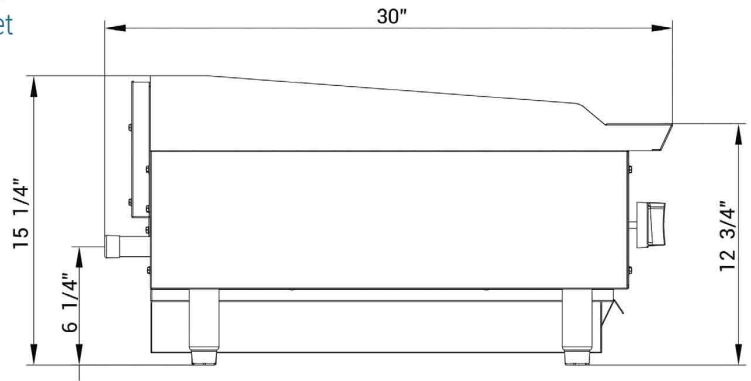

HIGH QUALITY STAINLESS STEEL & ROBUST DESIGN

* All measures are presented in inches

GRIDDLE MODEL	DIMENSION		
	Width	Depth	Height
ZCGM48	48 in	30 in	15 1/4 in

Los Angeles | San Francisco | Dallas
Houston | Florida | Chicago | New Jersey

+1(708) 590-9543

info@zuilex.com

www.zuilex.com

DETAILS & SPECIFICATIONS

ZCGM48

Front View

GAS SOURCE	NG/Propane
WORK AREA	47.86" x 20.50"
BURNER	4 count
SINGLE BURNER	30000 BTU/H
COMBINED	120000 BTU/H
GAS PRESSURE	NG: 4 "WC Propane: 10 "WC
NOZZEL	NG: 37# Propane: 51#
CONTAINER FITMENT	115

Top View

Side View

Model	Packaging Dimensions (inches)			Net Weight (lbs)	Ship Weight (lbs)
	W	D	H		
ZCGM48	50 1/4"	32 5/8"	20 1/2"	326.28	365.97

Los Angeles | San Francisco | Dallas
Houston | Florida | Chicago | New Jersey