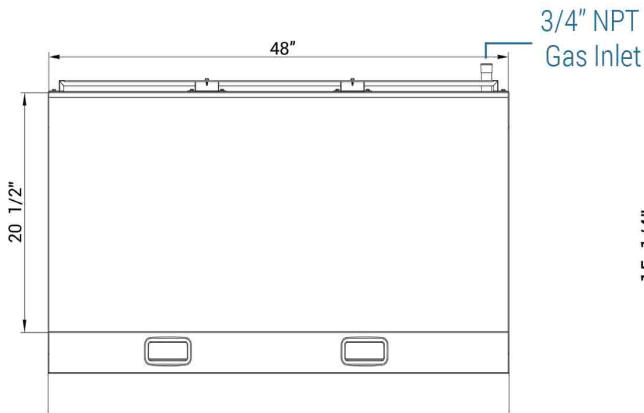

HIGH QUALITY STAINLESS STEEL & ROBUST DESIGN

* All measures are presented in inches

GRIDDLE MODEL	DIMENSION		
	Width	Depth	Height
ZCGM48	48 in	30 in	15 1/4 in

Los Angeles | San Francisco | Dallas
Houston | Florida | Chicago | New Jersey

+1(708) 590-9543

info@zuilex.com

www.zuilex.com

DETAILS & SPECIFICATIONS

ZCGM48

Front View

GAS SOURCE	NG/Propane
WORK AREA	47.86" x 20.50"
BURNER	4 count
SINGLE BURNER	30000 BTU/H
COMBINED	120000 BTU/H
GAS PRESSURE	NG: 4 "WC Propane: 10 "WC
NOZZEL	NG: 37# Propane: 51#
CONTAINER FITMENT	115

Top View

Side View

Model	Packaging Dimensions (inches)			Net Weight (lbs)	Ship Weight (lbs)
	W	D	H		
ZCGM48	50 1/4"	32 5/8"	20 1/2"	326.28	365.97

Los Angeles | San Francisco | Dallas
Houston | Florida | Chicago | New Jersey