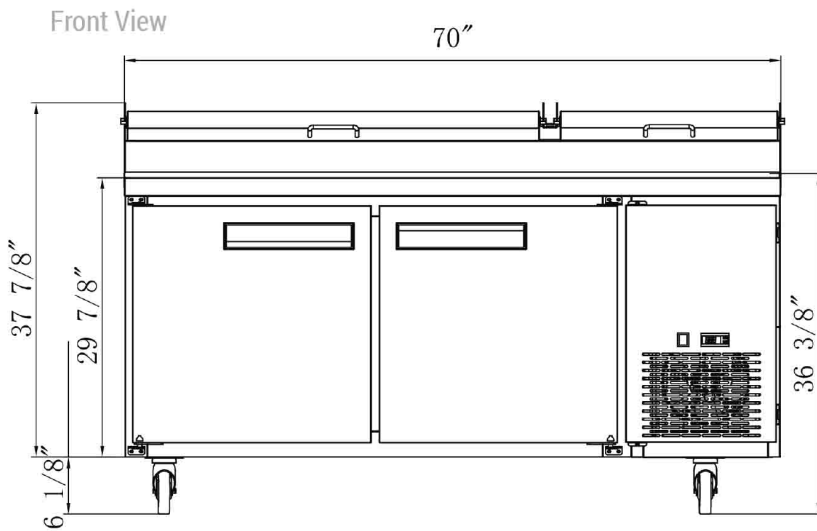

DETAILS & SPECIFICATIONS

PIZZA PREP TABLE ZPP6-44-S1