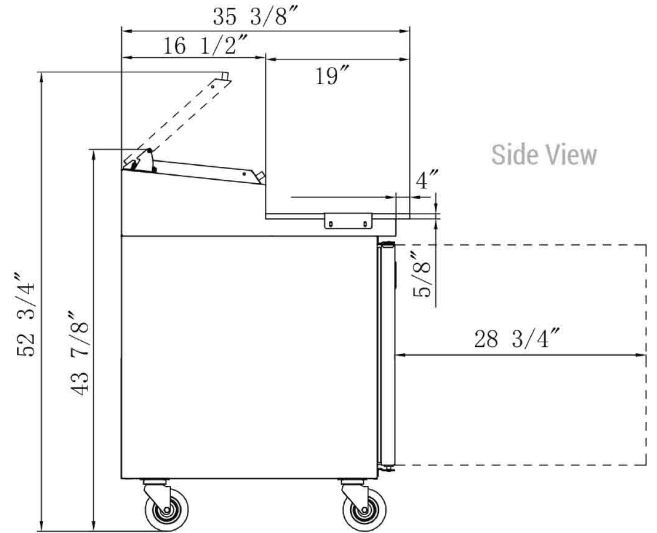

DETAILS & SPECIFICATIONS

PIZZA PREP TABLE ZPP6-44-S1