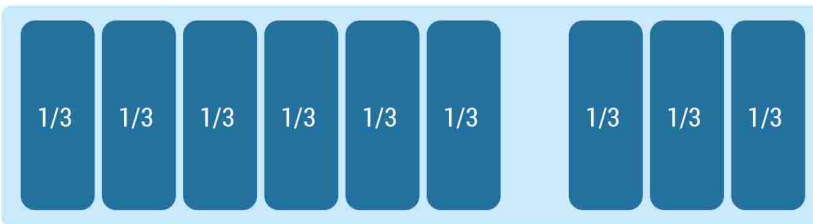

1/3 PAN COUNT: 9

Rated Voltage	220 V
Rated Frequency	50 Hz
Total Input Power	310W
Total Current	2.8A
Total Capacity	17.58 cu ft
Climatic Category	4-5
Protection Type	I
Design Pressure High Side	300 PSIG
Design Pressure Low Side	150 PSIG
Insulation Blowing Gas	C-Pentane
Refrigerant	R290/4.76 oz

MODEL	EXTERNAL DIMENSION WXDXH (INCHES)	PACKAGING DIMENSION WXDXH (INCHES)	PRODUCT NET WEIGHT	# OF SHELVES	40HQ CONTAINER CERT.
ZPP6-44-S1	70 x 31 1/2 x 43 7/8	71 3/8 x 35 7/8 x 48 3/8	297 lbs	2	26

Los Angeles | San Francisco | Dallas
Houston | Florida | Chicago | New Jersey

+1(708) 590-9543

info@zuilex.com

www.zuilex.com