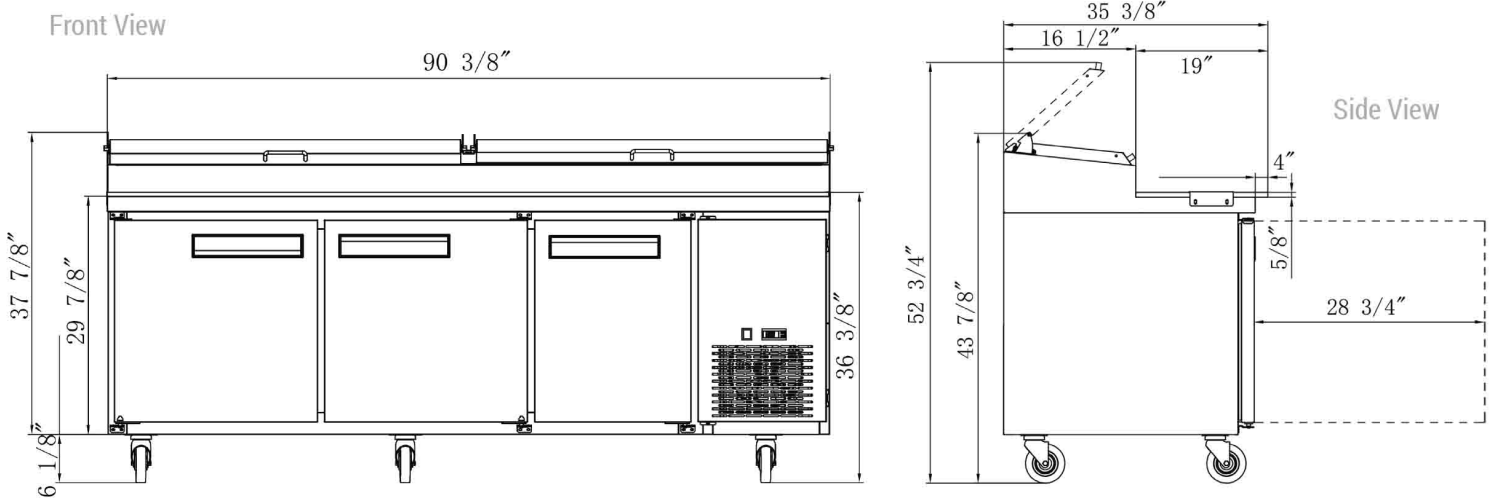

DETAILS & SPECIFICATIONS

PIZZA PREP TABLE ZPP12-90-S