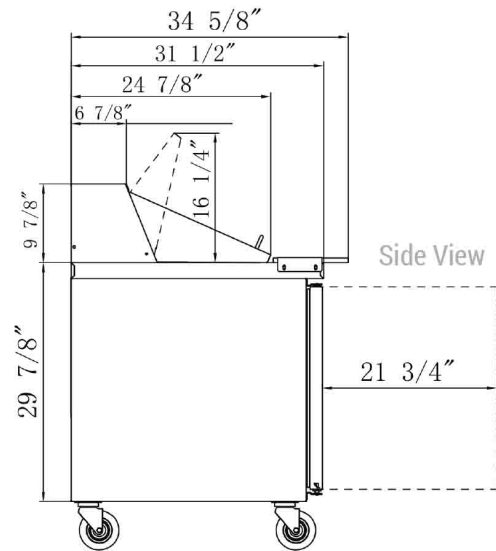

1/6 PAN COUNT: 18

Cutting Board Size	48 x 9
Rated Voltage	220 V
Rated Frequency	50 Hz
Total Input Power	280W
Total Current	2.4A
Total Capacity	11.47 cu ft
Climatic Category	4-5
Protection Type	I
Design Pressure High Side	300 PSIG
Design Pressure Low Side	150 PSIG
Insulation Blowing Gas	C-Pentane
Refrigerant	R290/3.17oz

MODEL	EXTERNAL DIMENSION WXDXH (INCHES)	PACKAGING DIMENSION WXDXH (INCHES)	PRODUCT NET WEIGHT	# OF SHELVES	40HQ CONTAINER CERT.
ZSP18-48M	48 1/4 x 31 1/2 x 46	52 1/2 x 35 7/8 x 48 3/8	231 lbs	2	42

Los Angeles | San Francisco | Dallas
Houston | Florida | Chicago | New Jersey