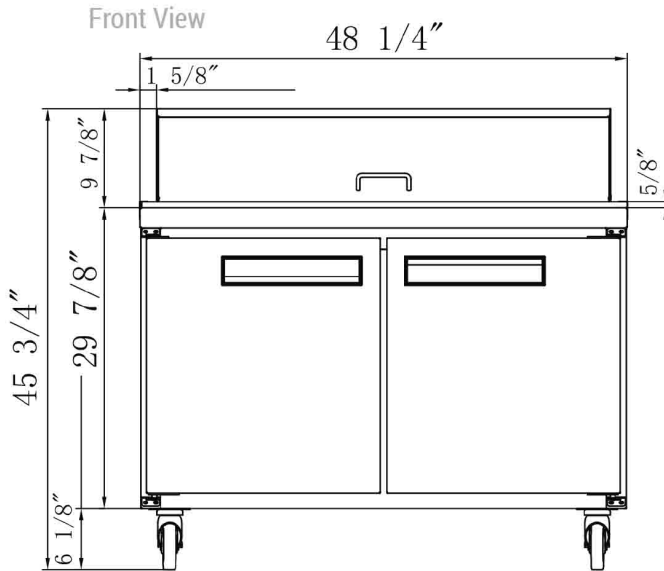

1/6 PAN COUNT: 18

Cutting Board Size	48 x 9
Rated Voltage	220 V
Rated Frequency	50 Hz
Total Input Power	280W
Total Current	2.4A
Total Capacity	11.47 cu ft
Climatic Category	4-5
Protection Type	I
Design Pressure High Side	300 PSIG
Design Pressure Low Side	150 PSIG
Insulation Blowing Gas	C-Pentane
Refrigerant	R290/3.17oz

MODEL	EXTERNAL DIMENSION WXDXH (INCHES)	PACKAGING DIMENSION WXDXH (INCHES)	PRODUCT NET WEIGHT	# OF SHELVES	40HQ CONTAINER CERT.
ZSP18-48M	48 1/4 x 31 1/2 x 46	52 1/2 x 35 7/8 x 48 3/8	231 lbs	2	42

Los Angeles | San Francisco | Dallas
Houston | Florida | Chicago | New Jersey