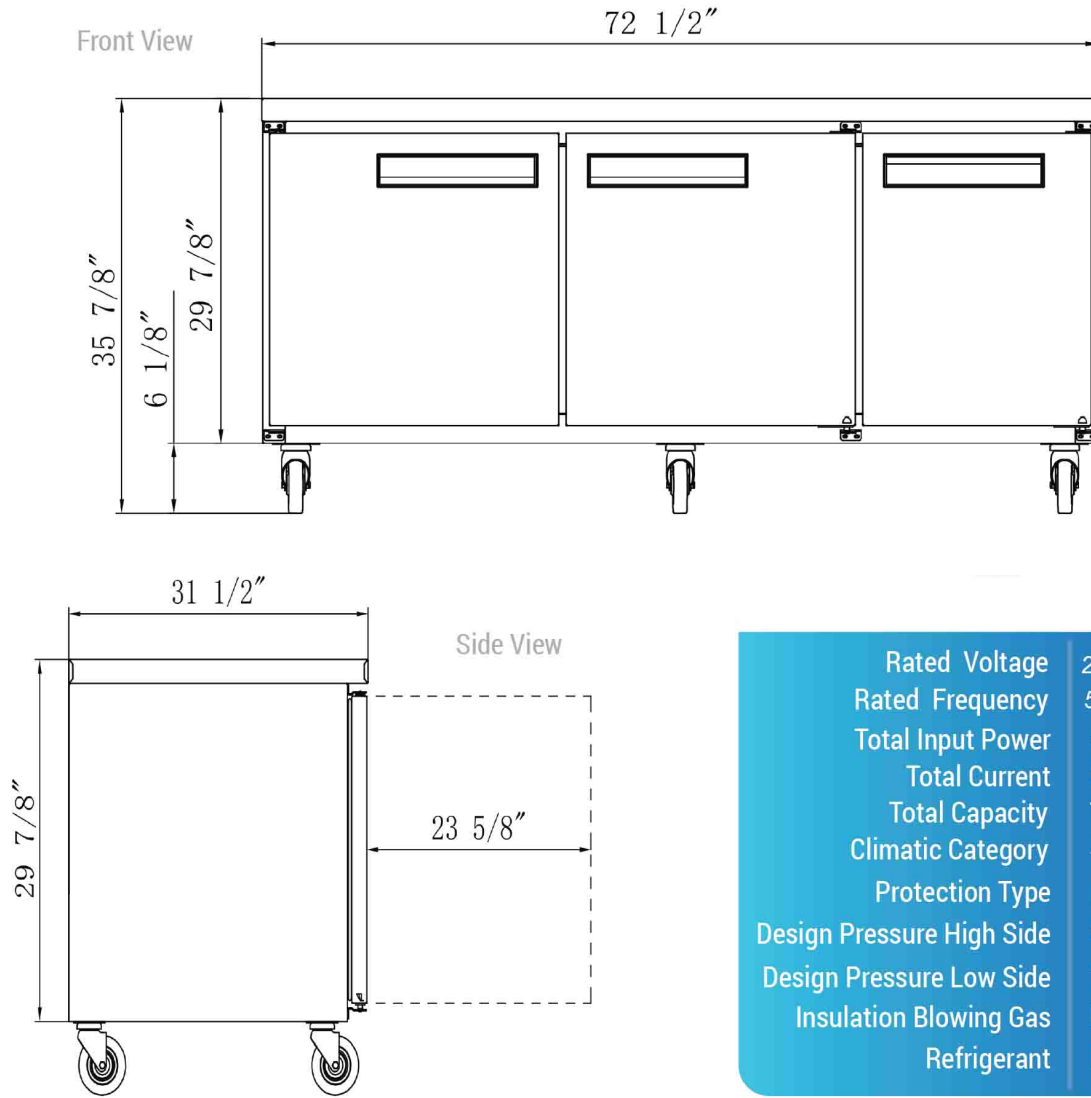

HIGH QUALITY STAINLESS STEEL & ROBUST DESIGN

TECHNICAL SPECIFICATIONS

Voltage/Frequency	220V/50Hz
Refrigerant	R290
Type of Defrost	Automatic
Interior Material	Stainless Steel
Exterior Material	Stainless Steel
Temperature Range °F	33 ~ 41°F
Compressor Power (HP)	1/3
Nema Config.	NEMA5-15P

Los Angeles | San Francisco | Dallas
Houston | Florida | Chicago | New Jersey

 +1(708) 590-9543

 info@zuilex.com

 www.zuilex.com

DETAILS & SPECIFICATIONS

UNDERCOUNTER ZUC72R

Rated Voltage	220 V
Rated Frequency	50 Hz
Total Input Power	380W
Total Current	3.4A
Total Capacity	18.96 cu ft
Climatic Category	4-5
Protection Type	I
Design Pressure High Side	300 PSIG
Design Pressure Low Side	150 PSIG
Insulation Blowing Gas	C-Pentane
Refrigerant	R290/4.41oz

MODEL	EXTERNAL DIMENSION WXDXH (INCHES)	PACKAGING DIMENSION WXDXH (INCHES)	PRODUCT NET WEIGHT	# OF SHELVES	40HQ CONTAINER CERT.
ZUC72R	72 1/2 x 31 1/2 x 36	73 7/8 x 33 1/8 x 39 3/8	242 lbs	3	28

Los Angeles | San Francisco | Dallas
Houston | Florida | Chicago | New Jersey